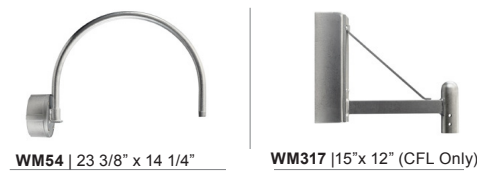

Consult factory for additional paint charges and availability

Project: _____

Fixture Type: _____ Quantity: _____

Customer: _____

ARM MOUNTS | Dimensions are Projection x Height | CB included with all arms

WALL MOUNTS | Dimensions are Projection x Height

ACCESSORIES

GLASS & GUARDS

Glass Legend: CL = Clear FR = Frosted PR = Prismatic	
Glass Only	
	GLCL GLFR GLPR
	AC (Acorn Glass -- Clear Stipple Only)
	GLBG (Ball Glass -- White Only)
Glass with Cast Guard	
	GLCLGUPC GLFRGUPC GLPRGUPC
Glass with Wire Guard	
	GLCLGUP GLFRGUP GLPRGUP
Guards Only	
	GLGUPC (Cast Guard)
	GLGUP (Wire Guard)
Ballast & Driver Housing	
	RTC
	RTCNC
	DBH