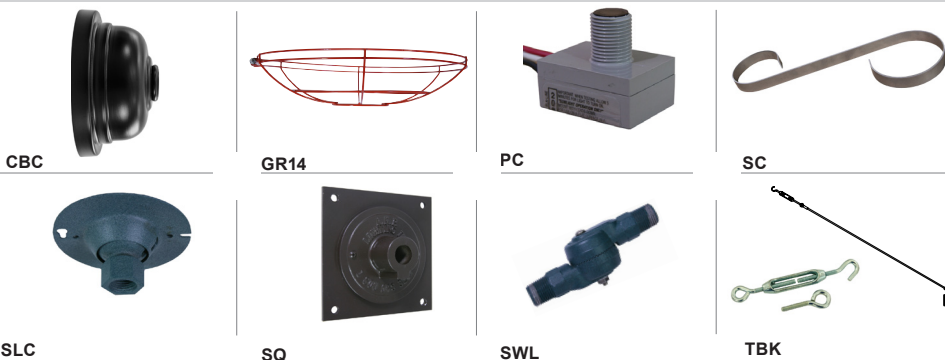

ACCESSORIES

GLASS & GUARDS

Glass Legend: CL = Clear FR = Frosted PR = Prismatic	
Glass Only	
	GLCL GLFR GLPR
	AC (Acorn Glass -- Clear Stipple Only)
	GLBG (Ball Glass -- White Only)
Glass with Cast Guard	
	GLCLGUPC GLFRGUPC GLPRGUPC
Glass with Wire Guard	
	GLCLGUP GLFRGUP GLPRGUP
Guards Only	
	GLGUPC (Cast Guard)
	GLGUP (Wire Guard)
Ballast & Driver Housing	
	RTC
	RTCNC
	DBH