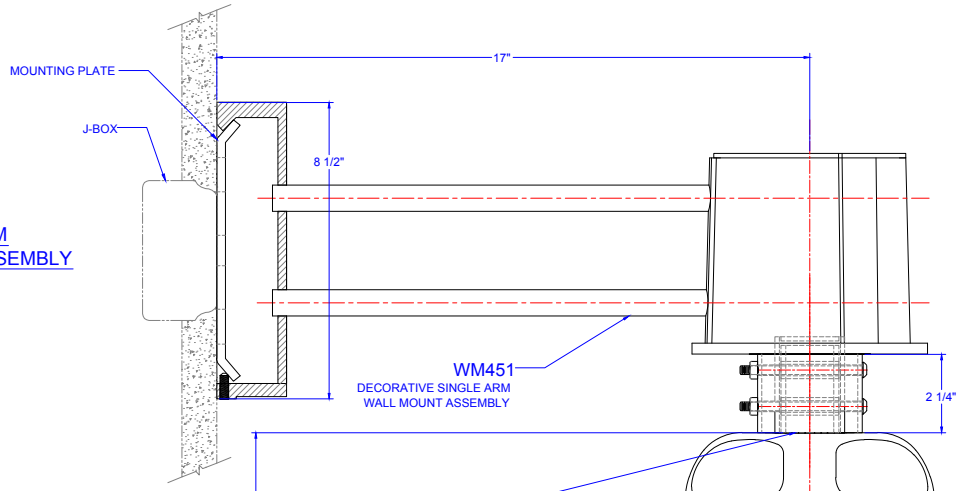

**CAST ALUMINUM
BACKPLATE ASSEMBLY**

MOUNTING PLATE DETAIL

PROPORTIONAL VIEW

***UL LISTED**