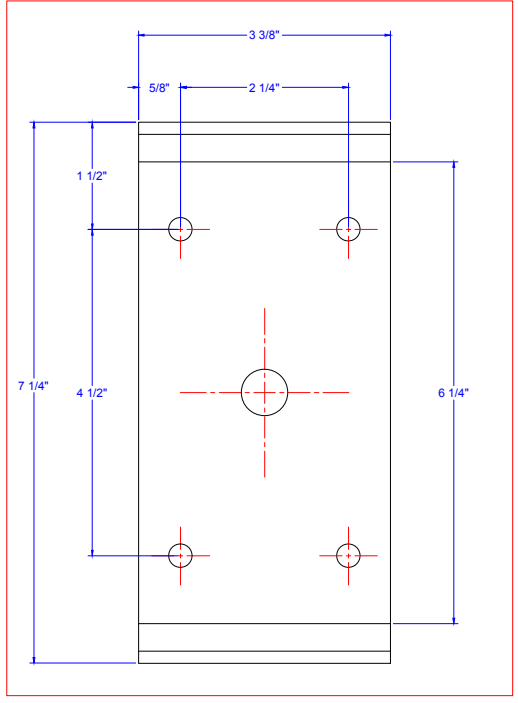

**CAST ALUMINUM
BACKPLATE ASSEMBLY**

MOUNTING PLATE DETAIL

PROPORTIONAL VIEW

***UL LISTED**