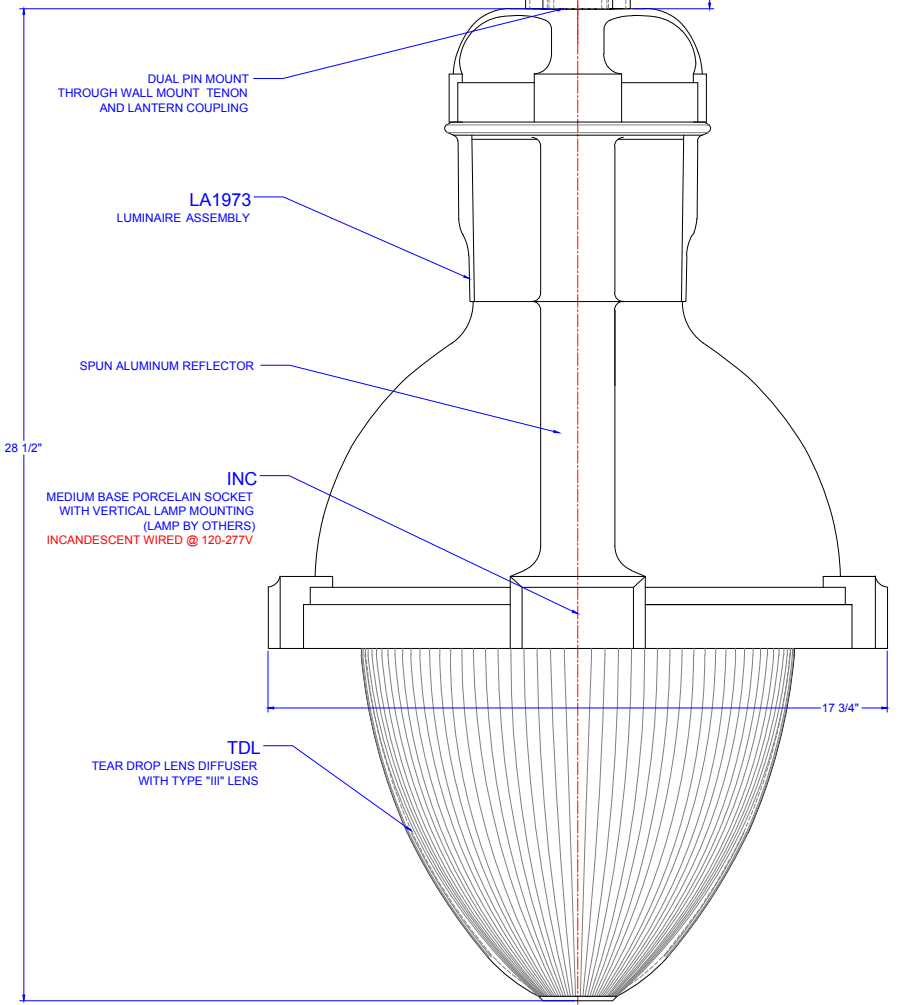

**CAST ALUMINUM
BACKPLATE ASSEMBLY**

MOUNTING PLATE DETAIL

PROPORTIONAL VIEW

***UL LISTED**