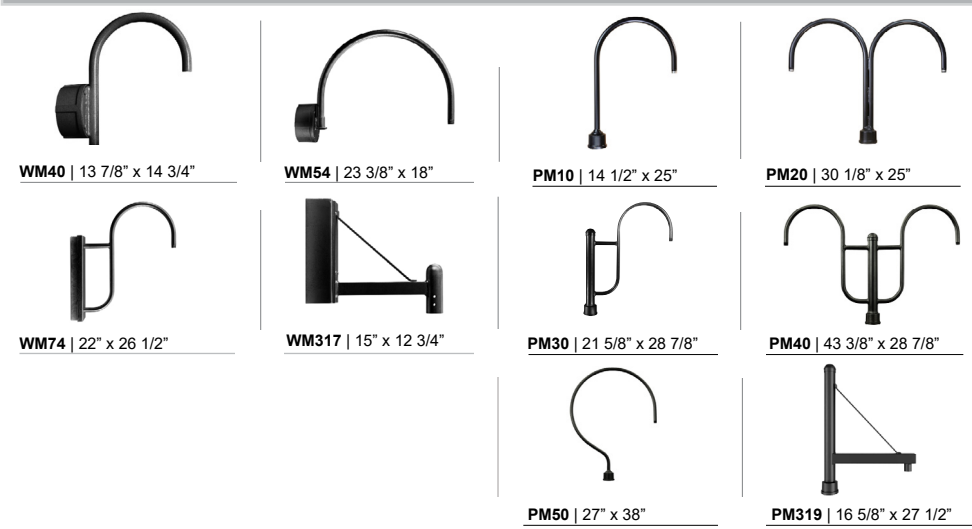

WALL MOUNTS | Dimensions are Projection x Height | **POST MOUNTS** | Dimensions are Projection x Height