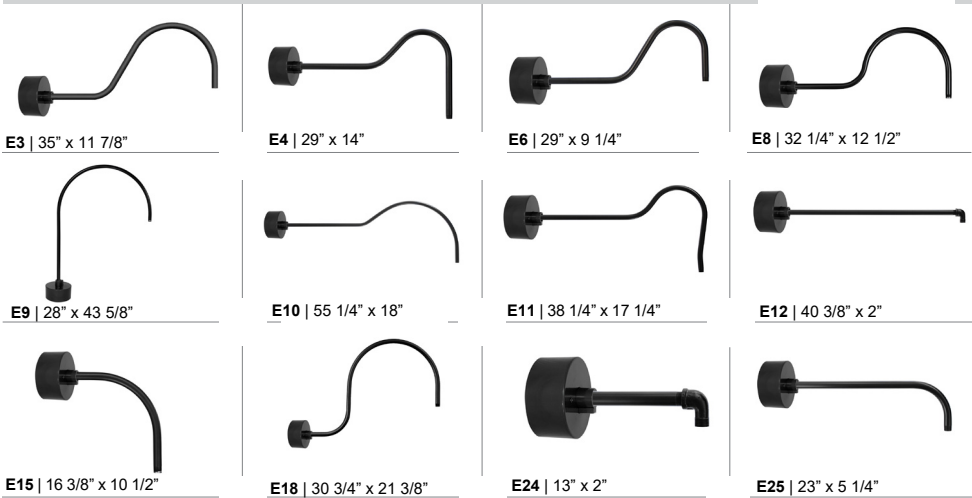

\*Limited Warranty: A typical year is defined as 4380 hours of operation

Project: \_\_\_\_\_

Fixture Type: \_\_\_\_\_ Quantity: \_\_\_\_\_

Customer: \_\_\_\_\_

**ARM MOUNTS** | Dimensions are Projection x Height | CB included with all arms | Arm will match fixture finish