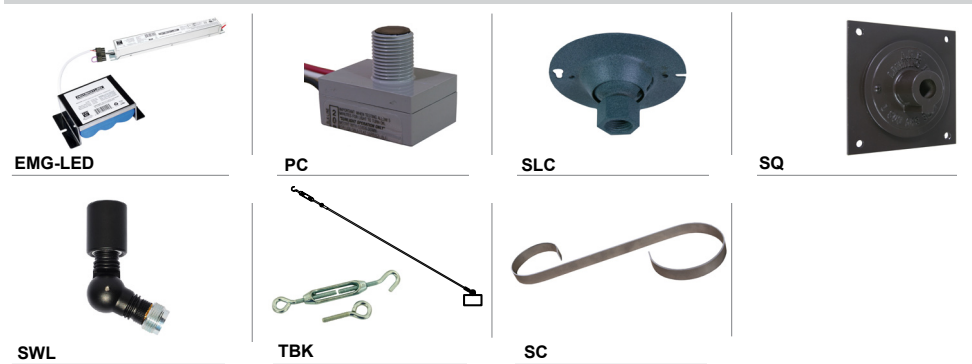

ACCESSORIES