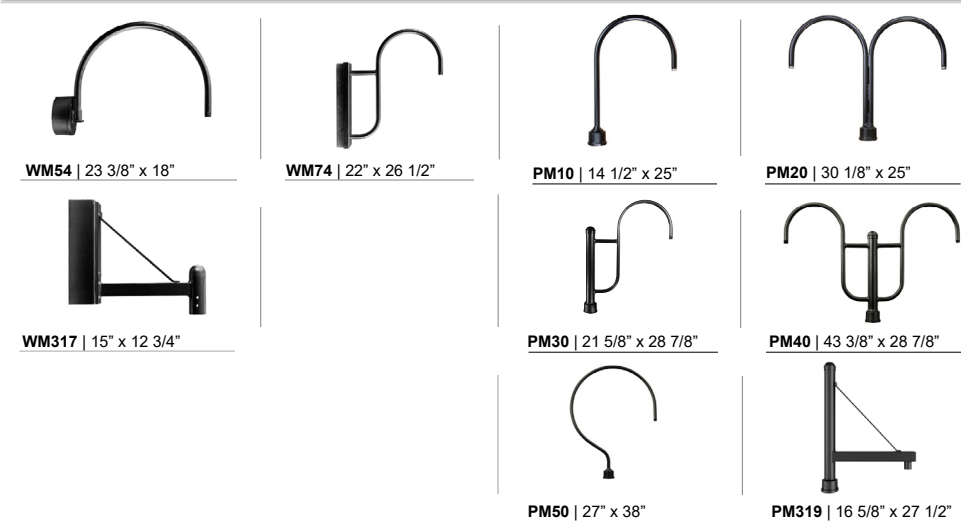

WALL MOUNTS | Dimensions are Projection x Height | **POST MOUNTS** | Dimensions are Projection x Height