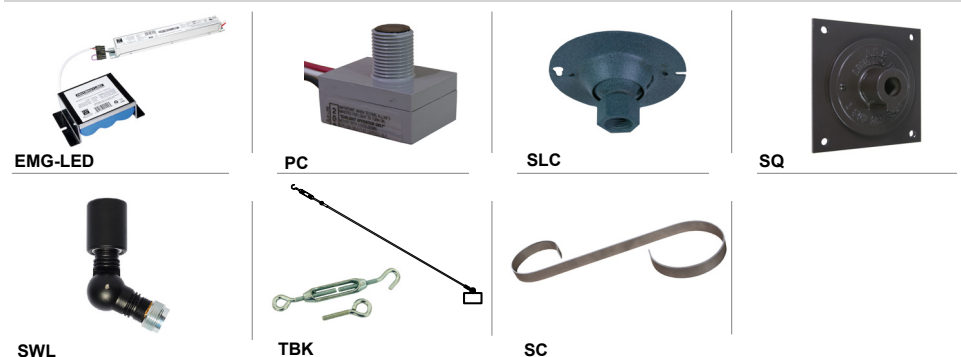

ACCESSORIES