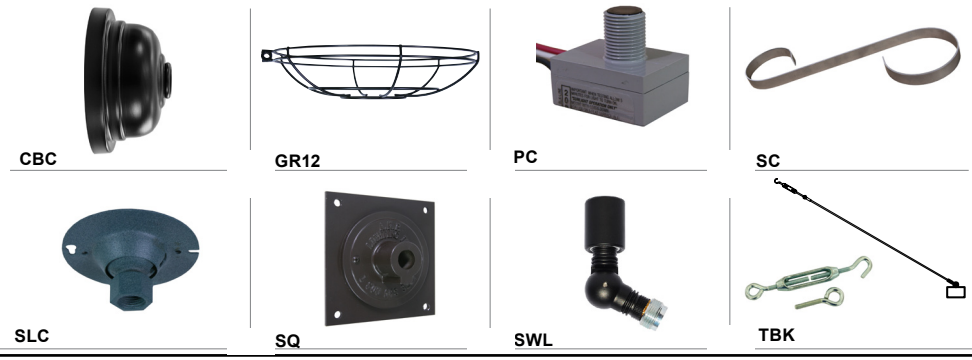

**ARM MOUNTS** | Dimensions are Projection x Height | CB included with all arms

GLASS UP TO 100W MAX	
Glass Legend: CL = Clear FR = Frosted PR = Prismatic	
Glass Only (6 1/2" H X 3 1/8" W)	
	CL
	FR
	PR

**WALL MOUNTS** | Dimensions are Projection x Height | **POST MOUNTS** | Dimensions are Projection x Height

**ACCESSORIES**

Project: \_\_\_\_\_  
 Fixture Type: \_\_\_\_\_ Quantity: \_\_\_\_\_  
 Customer: \_\_\_\_\_