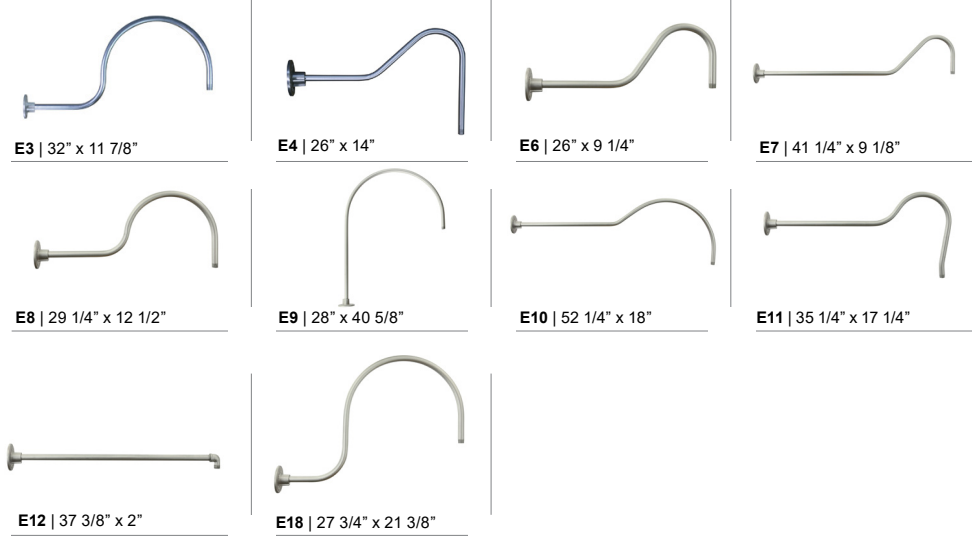

Project: _____
Fixture Type: _____ Quantity: _____
Customer: _____

ARM MOUNTS | Dimensions are Projection x Height | CB included with all arms