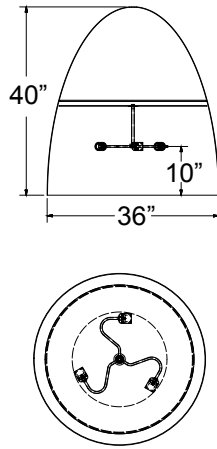

Project: \_\_\_\_\_  
 Fixture Type: \_\_\_\_\_ Quantity: \_\_\_\_\_  
 Customer: \_\_\_\_\_

Medium Base

3-Light Cluster

Specifications

**Material:**  
 RLM shades are constructed of heavy duty spun aluminum. Wall back plate and ballast housing are cast aluminum. All fasteners are stainless steel. Inside of shade is reflective white finish for all colors except galvanized paint finish. Screw hardware may not match paint.

**Glass:**  
 Choice of clear, frosted or prismatic glass is optional. (Not available with 3-light)

**Lens:**  
 Flat, 92% transmission white acrylic lens, 0.059" thick is optional. (Not available with 3-light)