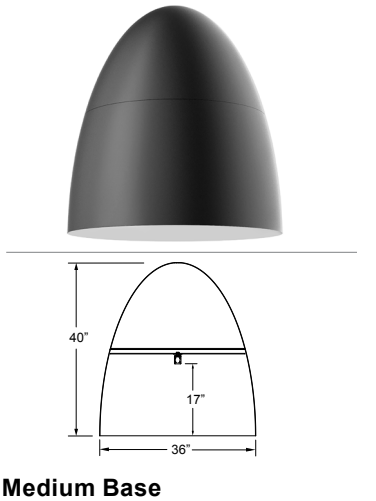

Project: \_\_\_\_\_  
 Fixture Type: \_\_\_\_\_ Quantity: \_\_\_\_\_  
 Customer: \_\_\_\_\_

Medium Base

3-Light Cluster

Specifications

**Material:**  
 RLM shades are constructed of heavy duty spun aluminum. Wall back plate and ballast housing are cast aluminum. All fasteners are stainless steel. Inside of shade is reflective white finish for all colors except galvanized paint finish. Screw hardware may not match paint.