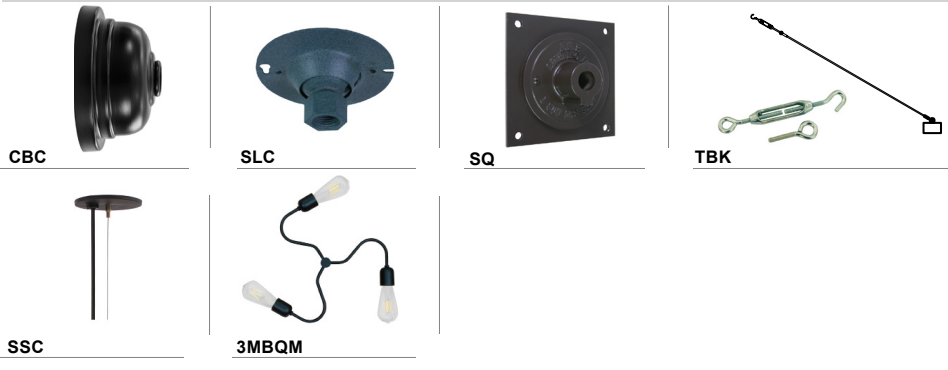

WALL MOUNTS | Dimensions are Projection x Height

ACCESSORIES