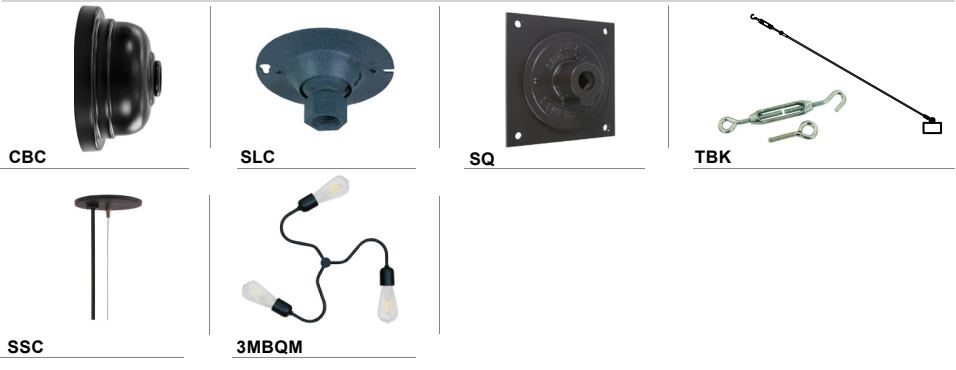

WARRANTY	
See www.ANPlighting.com for complete fixture warranty.	

Project: _____
 Fixture Type: _____ Quantity: _____
 Customer: _____

ARM MOUNTS | Dimensions are Projection x Height | CB included with all arms

WALL MOUNTS | Dimensions are Projection x Height

ACCESSORIES

GLASS & GUARDS
UP TO 100W MAX

Glass Legend: CL = Clear FR = Frosted PR = Prismatic
 100 = Small 200 = Large

Glass Only (6 1/2" H X 4 1/8" W)	
	100GLCL 100GLFR 100GLPR
Glass with Cast Guard (7 1/2" H X 4 1/8" W)	
	100GLCLGUPC 100GLFRGUPC 100GLPRGUPC
Glass with Wire Guard (7 1/2" H X 4 1/8" W)	
	100GLCLGUP 100GLFRGUP 100GLPRGUP
Guards Only (7 1/2" H X 4 1/8" W)	
	100GLGUPC (Cast Guard)
	100GLGUP (Wire Guard)