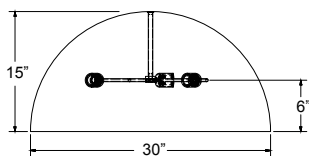

Medium Base

3-Light Cluster

Weight: 13.0 lbs

OSSD30
200w Max
Medium Base

Catalog Logic

OSSD30 - MB - E6 - CBC - 100GLCL - 72 - 72 - 72

RLM Style	Lamp Base	Mounting Source	Accessories	Glass	Finish	Inside Shade Finish	3-light Cluster Finish
-----------	-----------	-----------------	-------------	-------	--------	---------------------	------------------------