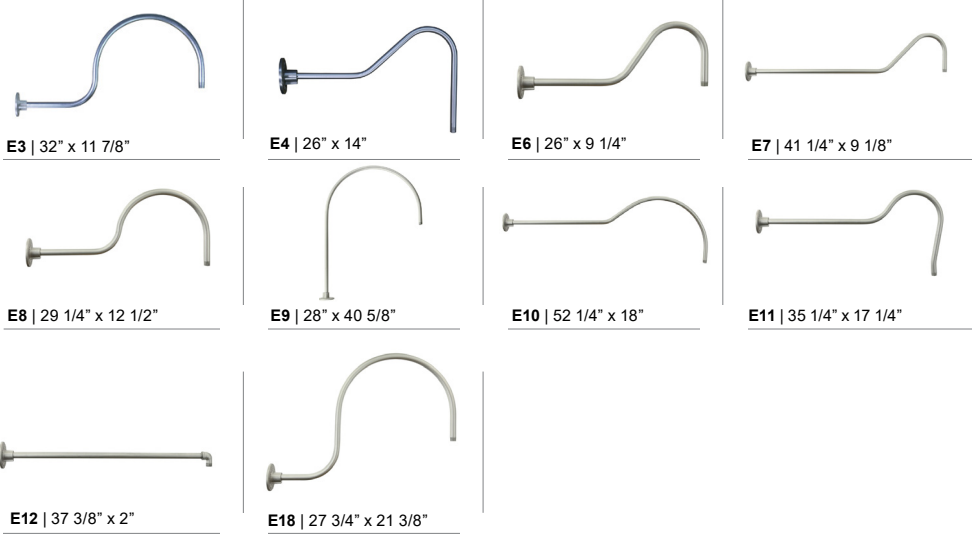

Project: _____
Fixture Type: _____ Quantity: _____
Customer: _____

ARM MOUNTS | Dimensions are Projection x Height | CB included with all arms