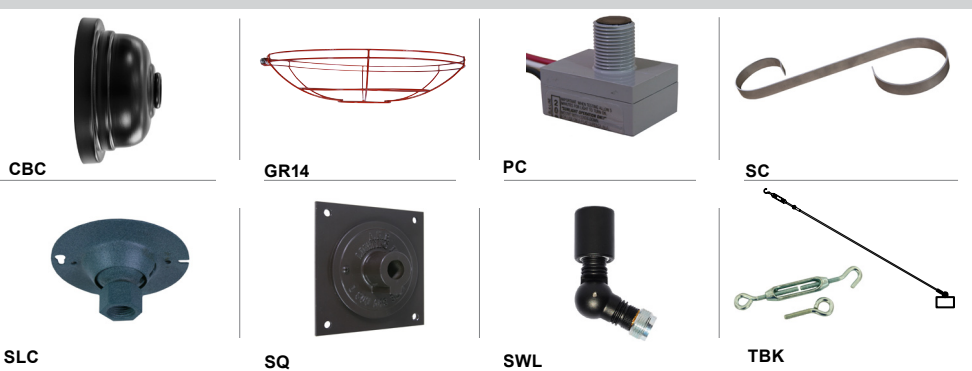

Project: \_\_\_\_\_  
 Fixture Type: \_\_\_\_\_ Quantity: \_\_\_\_\_  
 Customer: \_\_\_\_\_

**ARM MOUNTS** | Dimensions are Projection x Height | CB included with all arms

**WALL MOUNTS** | Dimensions are Projection x Height | **POST MOUNTS** | Dimensions are Projection x Height

**ACCESSORIES**

**GLASS & GUARDS**  
**UP TO 200W MAX**

Glass Legend: **CL** = Clear **FR** = Frosted **PR** = Prismatic  
**100** = Small **200** = Large  
**Glass Only (9 1/4" H X 5" W)**

	<b>200GLCL</b> <b>200GLFR</b> <b>200GLPR</b>
<b>Glass with Cast Guard (10 1/4" H X 5 1/2" W)</b>	
	<b>200GLCLGUPC</b> <b>200GLFRGUPC</b> <b>200GLPRGUPC</b>
<b>Glass with Wire Guard (10 1/4" H X 5" W)</b>	
	<b>200GLCLGUP</b> <b>200GLFRGUP</b> <b>200GLPRGUP</b>
<b>GUPC Guard Only (10 1/4" H X 5 1/2" W)</b>	
	<b>200GLGUPC</b> (Cast Guard)
<b>GUP Guard Only (10 1/4" H X 5" W)</b>	
	<b>200GLGUP</b> (Wire Guard)
	<b>AC</b> (Acorn Glass -- Clear Stipple Only)
	<b>100GLBG</b> (6" White Ball Glass)