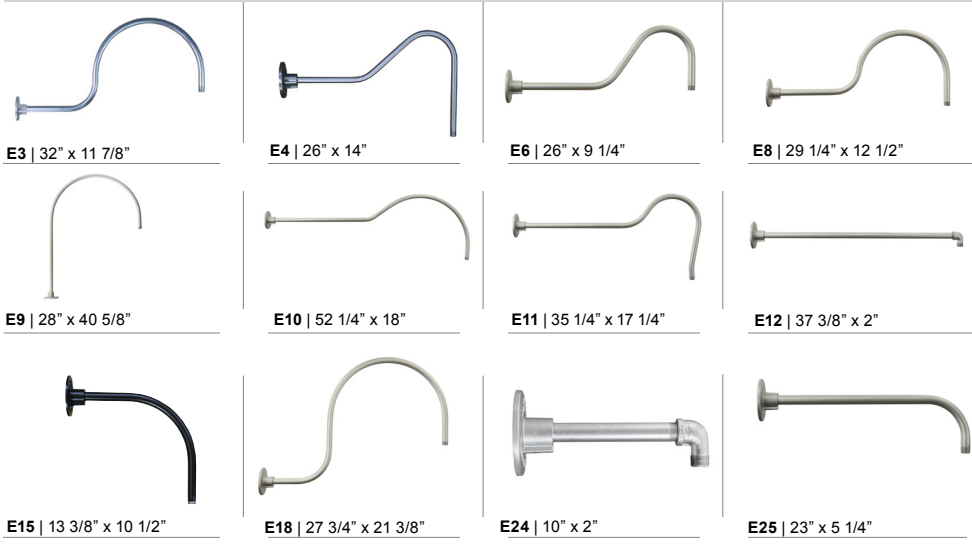

Project: _____
Fixture Type: _____ Quantity: _____
Customer: _____

ARM MOUNTS | Dimensions are Projection x Height | CB included with all arms