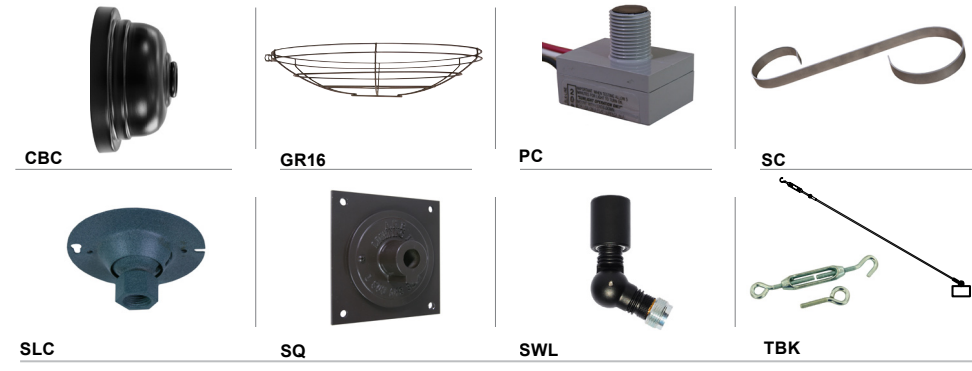

4 ACCESSORIES*	
<b>CBC</b> (Cast back plate Spun Alum Cover)*	
<b>GR16</b> (16" Wire Grill)*	
<b>PC</b> (Button Photo Cell) Remote Only	
<b>SC</b> (Scroll for Arms)*	
<b>SLC</b> (Sloped Ceiling Mount Canopy, 20° Max)*	
<b>SQ</b> (Square Back Plate)*	
<b>SWL</b> (Adjustable Locking Swivel)*	
<b>TBK</b> (Turn Buckle Kit)*	
<b>*Accessory finish will match fixture finish.</b>	

Project: \_\_\_\_\_  
 Fixture Type: \_\_\_\_\_ Quantity: \_\_\_\_\_  
 Customer: \_\_\_\_\_

**ARM MOUNTS** | Dimensions are Projection x Height | CB included with all arms

**WALL MOUNTS** | Dimensions are Projection x Height | **POST MOUNTS** | Dimensions are Projection x Height

**ACCESSORIES**

**GLASS & GUARDS**  
**UP TO 200W MAX**

Glass Legend: **CL** = Clear **FR** = Frosted **PR** = Prismatic  
**100** = Small **200** = Large

<b>Glass Only (9 1/4" H X 5" W)</b>	
	<b>200GLCL</b>
	<b>200GLFR</b>
	<b>200GLPR</b>
<b>Glass with Cast Guard (10 1/4" H X 5 1/2" W)</b>	
	<b>200GLCLGUPC</b>
	<b>200GLFRGUPC</b>
	<b>200GLPRGUPC</b>
<b>Glass with Wire Guard (10 1/4" H X 5" W)</b>	
	<b>200GLCLGUP</b>
	<b>200GLFRGUP</b>
	<b>200GLPRGUP</b>
<b>GUPC Guard Only (10 1/4" H X 5 1/2" W)</b>	
	<b>200GLGUPC</b> (Cast Guard)
<b>GUP Guard Only (10 1/4" H X 5" W)</b>	
	<b>200GLGUP</b> (Wire Guard)
	<b>AC</b> (Acorn Glass -- Clear Stipple Only)
	<b>100GLBG</b> (6" White Ball Glass)