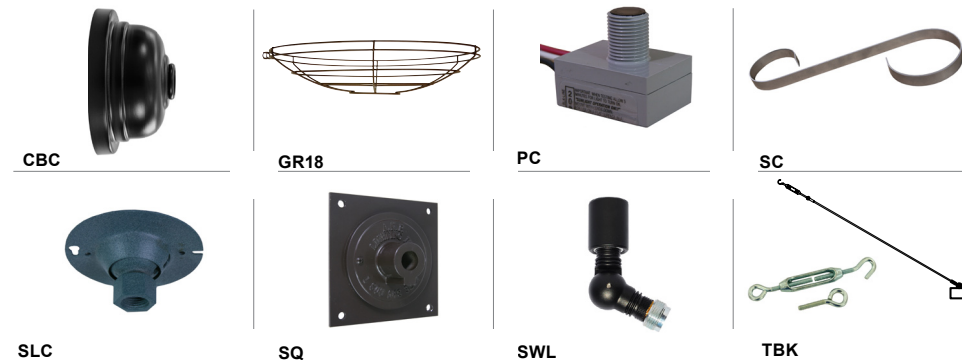

4 ACCESSORIES*	
CBC	(Cast back plate Spun Alum Cover)*
GR18	(18" Wire Grill)*
PC	(Button Photo Cell) Remote Only
SC	(Scroll for Arms)*
SLC	(Sloped Ceiling Mount Canopy, 20° Max)*
SQ	(Square Back Plate)*
SWL	(Adjustable Locking Swivel)*
TBK	(Turn Buckle Kit)*
*Accessory finish will match fixture finish.	

Project: _____

Fixture Type: _____ Quantity: _____

Customer: _____

ARM MOUNTS | Dimensions are Projection x Height | CB included with all arms

WALL MOUNTS | Dimensions are Projection x Height | **POST MOUNTS** | Dimensions are Projection x Height

ACCESSORIES

GLASS & GUARDS
UP TO 200W MAX

Glass Legend: **CL** = Clear **FR** = Frosted **PR** = Prismatic
100 = Small **200** = Large

Glass Only (9 1/4" H X 5" W)	
	200GLCL
	200GLFR
	200GLPR
Glass with Cast Guard (10 1/4" H X 5 1/2" W)	
	200GLCLGUPC
	200GLFRGUPC
	200GLPRGUPC
Glass with Wire Guard (10 1/4" H X 5" W)	
	200GLCLGUP
	200GLFRGUP
	200GLPRGUP
GUPC Guard Only (10 1/4" H X 5 1/2" W)	
	200GLGUPC (Cast Guard)
GUP Guard Only (10 1/4" H X 5" W)	
	200GLGUP (Wire Guard)
	AC (Acorn Glass -- Clear Stipple Only)
	100GLBG (6" White Ball Glass)