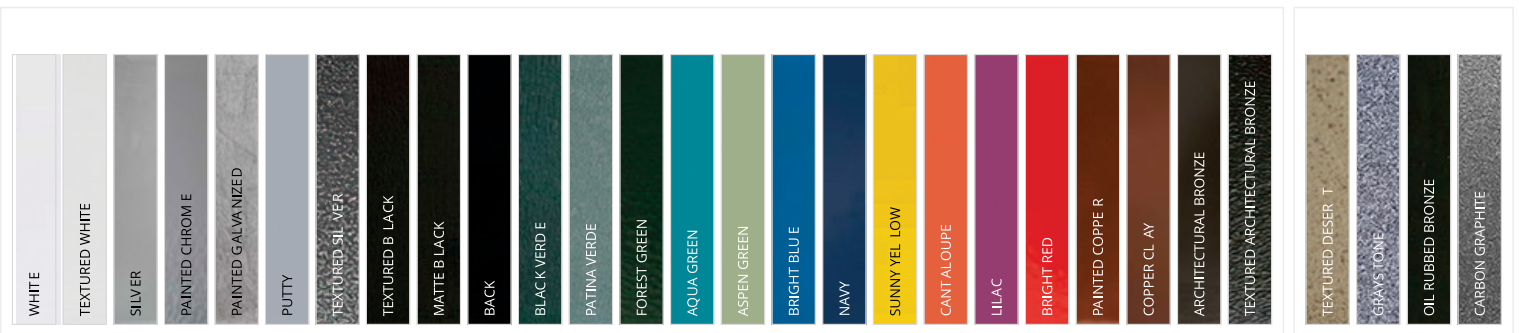

## Finishes

Visit [ANPlighting.com/resources/color-finishes](https://www.anplighting.com/resources/color-finishes) for more details. Custom finishes available. Marine grade finishes are available. Colors shown may differ slightly from painted color.