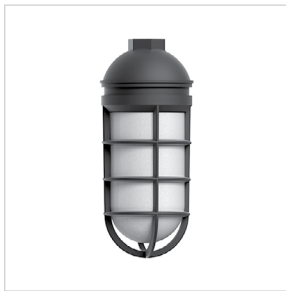

**M+D - MDW**  
16" - 30" Diameter  
LED

**M+D - MDA**  
12" - 24" Diameter  
LED or Medium Base

**Vaportite - VTW**  
3"-4" Diameter  
LED or Medium Base

**Vaportite - VTC**  
3"-4" Diameter  
Medium Base

**Vaportite - VTP**  
3"-4" Diameter  
LED or Medium Base

**Vaportite - VTSA**  
8"-10" Diameter  
LED or Medium Base

**Vaportite - VTSB**  
12"-14" Diameter  
LED or Medium Base

**Milkcan - MCT**  
8"-18" Diameter  
LED or Medium Base