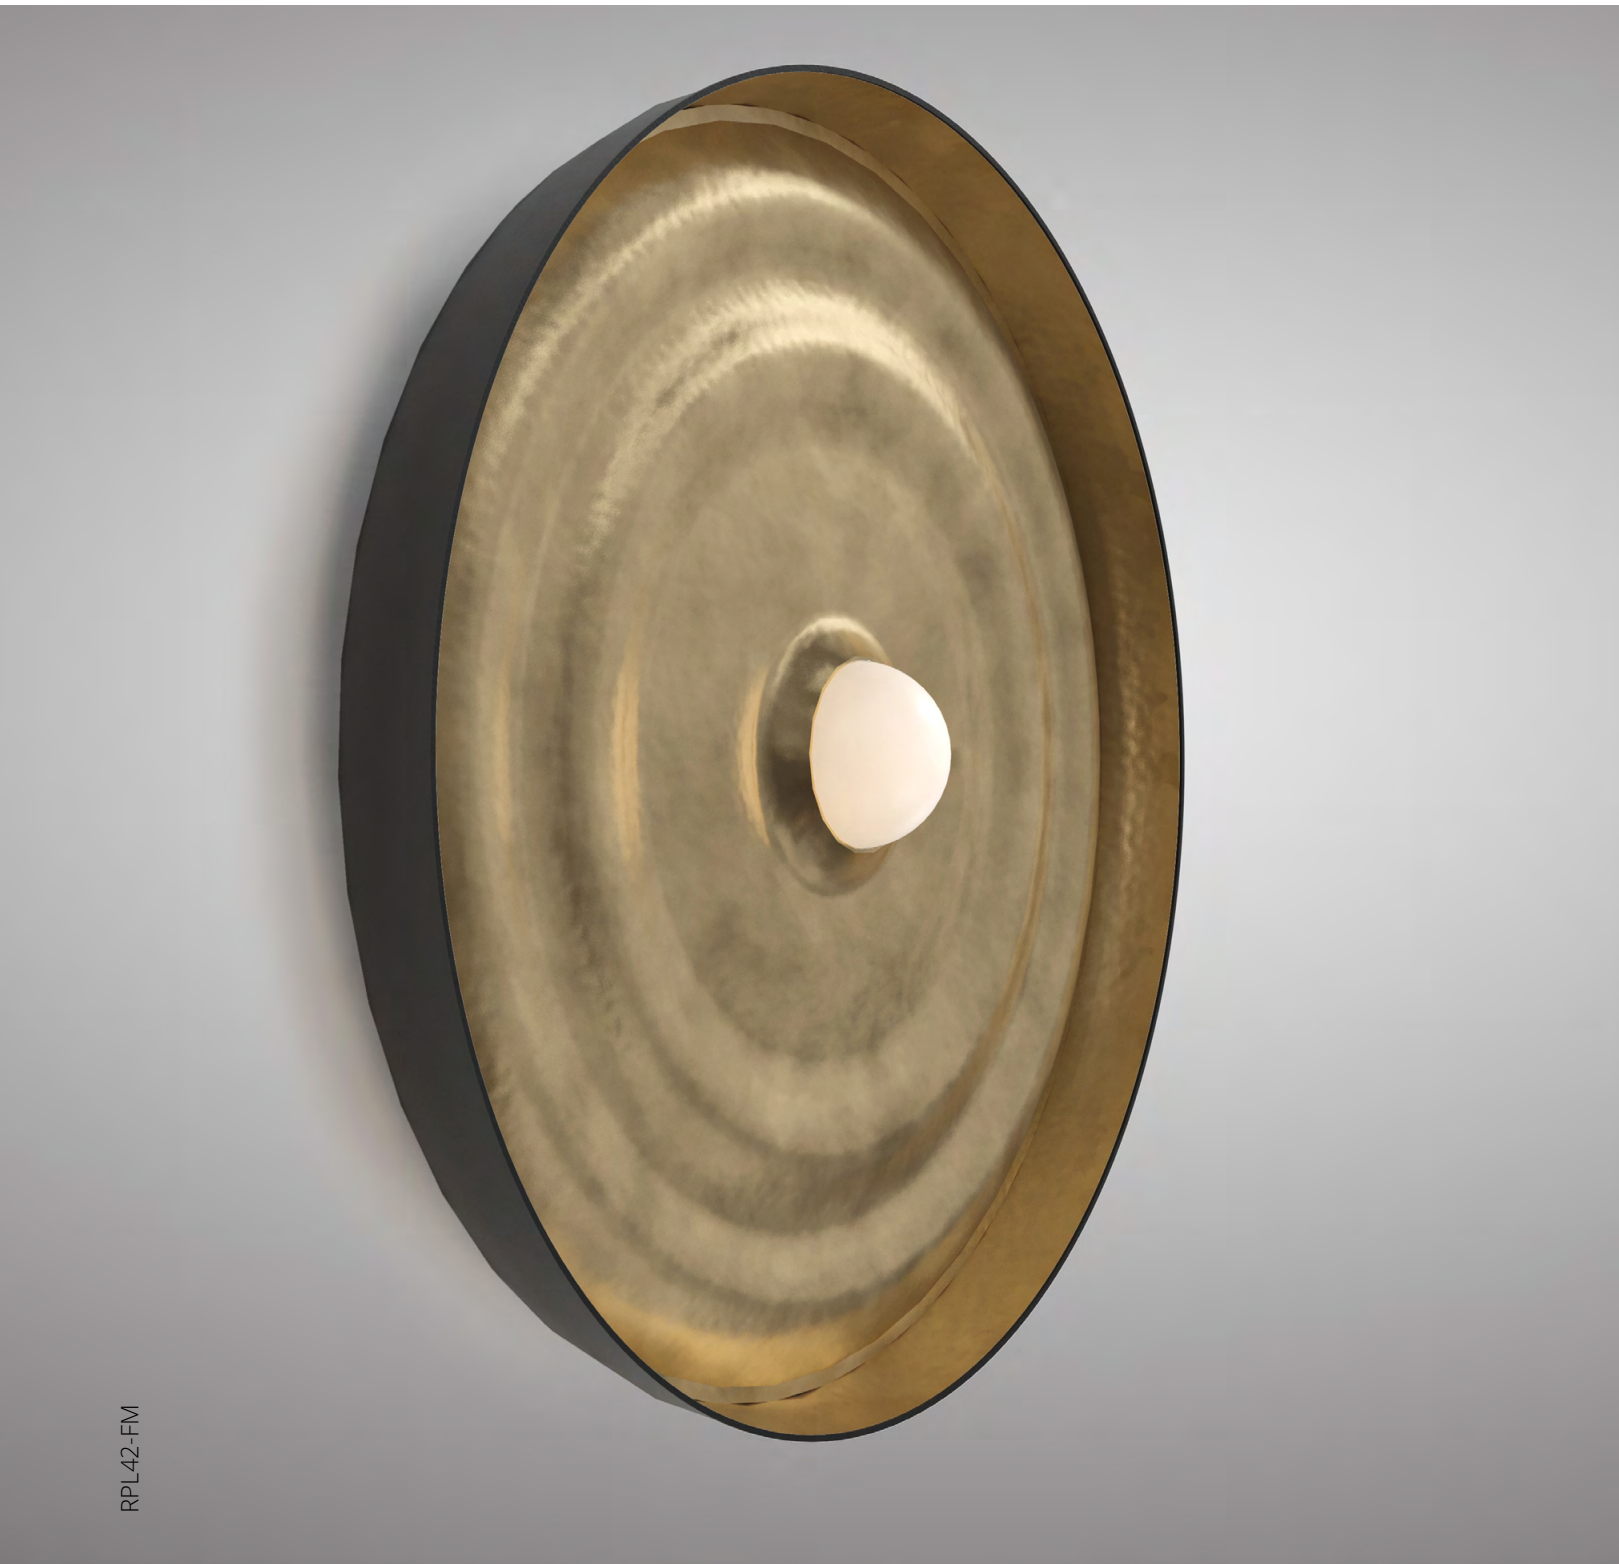

RIPPLE

ANP Lighting Collection

RPL Pendants & Flush Mounts

RPL42-FM

RPL1201-FM

RPL18-FM

RPL30-FM

RPL3001-FM

Inspired by the graceful motion of a water droplet, Ripple redefines classic lighting with a sleek, spun aluminum shade.
Offered in **12", 18", 24", 30", and 42" sizes**, this striking fixture blends sophisticated aesthetics with exceptional performance.
Choose from two distinct underside options: **Rippled**, which adds depth and texture, mirroring the gentle undulations of water, or **Smooth**, for a clean, minimalist appeal. Every detail is thoughtfully designed, transforming Ripple into a dynamic, artistic statement in any space.

RPL42-SSC-BLC

RPL1201-BLC

RPL18-BLC

RPL30-SSC-BLC

RPL24-BLC

Designed for hospitality, retail, commercial, and residential spaces, Ripple seamlessly integrates into modern and transitional environments, striking the perfect balance between form and function. A precisely positioned diffusion globe sits just below the aperture, minimizing glare while casting a soft, even glow. This thoughtful design enhances both functionality and ambiance, making Ripple an effortlessly striking fixture that brings warmth and sophistication to any space.