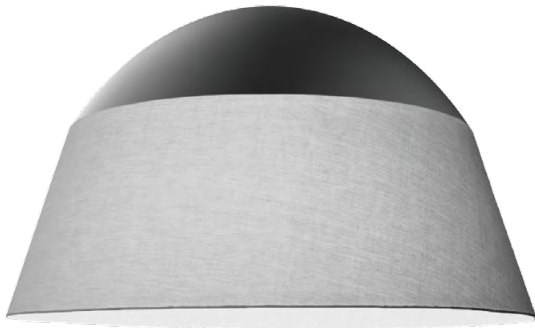

OVERSIZED METAL FABRIC SHADES

ANPlighting.com

ANPlighting

Made in U.S.A. | A Family-Owned Business Since 1985

OVERSIZED METALFABRIC SHADES

ANP Lighting introduces our Oversized MetalFabric shades. Constructed with a combination of spun metal and high-quality fabrics, these new pendant shades utilize the industry's most current LED solutions, with competitive prices and lead-time. Choose from our standard beige, black or gray fabrics or specify your own fabric. Spun metal available in a variety of color finishes.

FABRIC COLORS:

BEIGE

BLACK

GRAY

METALFABRIC DEEP DOME

Diameters: 22", 30", 36"

METALFABRIC SHALLOW DOME

Diameters: 24", 30", 36"

METALFABRIC PARABOWL

Diameters: 12", 20", 24"

METALFABRIC BULLET

Diameters: 24", 30", 36"

anplightinginc

anplighting

anp-lighting

anplighting