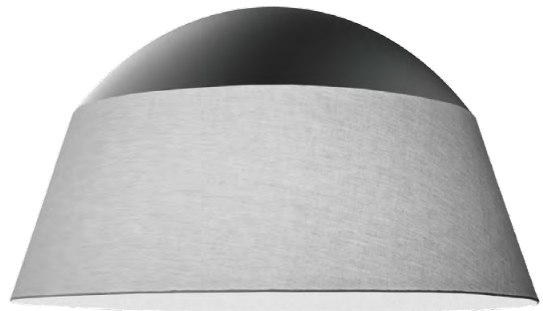

OVERSIZED METAL FABRIC SHADES

ANPlighting.com

ANPlighting

Made in U.S.A. | A Family-Owned Business Since 1985

OVERSIZED METALFABRIC SHADES

ANP Lighting introduces our Oversized MetalFabric shades. Constructed with a combination of spun metal and high-quality fabrics, these new pendant shades utilize the industry's most current LED solutions, with competitive prices and lead-time. Choose from our standard beige, black or gray fabrics or specify your own fabric. Spun metal available in a variety of color finishes.

FABRIC COLORS:

BEIGE

BLACK

GRAY

METALFABRIC DEEP DOME

Diameters: 22", 30", 36"

METALFABRIC SHALLOW DOME

Diameters: 24", 30", 36"

METALFABRIC PARABOWL

Diameters: 12", 20", 24"

METALFABRIC BULLET

Diameters: 24", 30", 36"

anplightinginc

anplighting

anp-lighting

anplighting