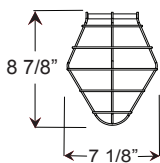

ACCESSORIES

GUP110