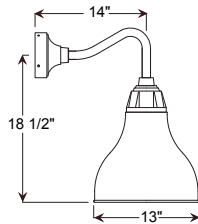

Fixture Type: \_\_\_\_\_ Quantity: \_\_\_\_\_

Customer: \_\_\_\_\_

**Illuminating**  
ENGINEERING SOCIETY

**PENDANT MOUNTS**

**BEU13-BLCUR**

**ARM MOUNTS**

**BEU13-E31UR12**

**BEU13-E33UR14**