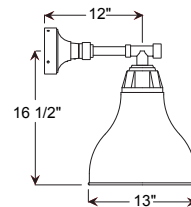

Fixture Type: \_\_\_\_\_ Quantity: \_\_\_\_\_

Customer: \_\_\_\_\_

**Illuminating**  
ENGINEERING SOCIETY

**PENDANT MOUNTS**

**BEU13-BLCUR**

**ARM MOUNTS**

**BEU13-E31UR12**

**BEU13-E33UR14**