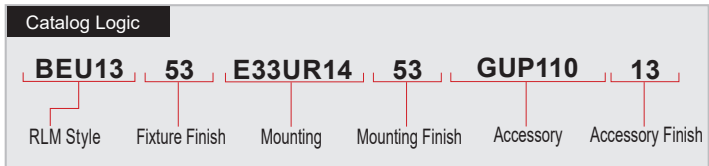

Catalog Number					
	1	2	3	4	5
BEU13					

1 3 5 FINISHES					
Standard Grade	Marine Grade		Standard Grade	Marine Grade	
40	NA	Raw Unfinished	53	100	Copper Clay
41	101	Black	56	109	Silver
42	102	Forest Green	61	106	Black Verde
43	114	Bright Red	70	118	Painted Chrome
44	107	White	71	105	Painted Copper
45	112	Bright Blue	72	108	Textured Black
46	123	Sunny Yellow	73	125	Matte Black
47	120	Aqua Green	76	121	Textured Architectural Bronze
49	NA	Galvanized	77	127	Textured White
50	111	Navy	78	124	Textured Silver
51	103	Architectural Bronze	10	130	Aspen Green
52	104	Patina Verde	11	131	Cantaloupe
12	133	Lilac	13	132	Putty

Premium Grade	Marine Grade		Premium Grade	Marine Grade	
81	129	Extreme Chrome	64	116	Candy Apple Red
80	117	Textured Desert Stone	65	122	Cobalt Blue
67	119	Butterscotch	82	128	Graystone
66	115	Caramel	69	113	Gunmetal Gray
68	126	Black Silver	83	134	Oil Rubbed Bronze

Consult factory for additional paint charges and availability

2 MOUNTING	
Arm Mounts	
E31UR12	
E33UR14	
E35UR12	
Cord Mounts	
BLCUR (6' black cord, UR cast hub & 5 1/4" x 2 3/4" canopy)	
WHCUR (6' white cord, UR cast hub & 5 1/4" x 2 3/4" canopy)	
XXXXUR (6' color cord, UR cast hub & 5 1/4" x 2 3/4" canopy. Replace XXXX with color cord designation from page 3.)	

4 ACCESSORIES	
GUP110	(Wire lamp guard)
GUP120	(Wire lamp guard)
TCPG	(Grey, braided cord cover)

WARRANTY
See www.ANPlighting.com for complete fixture warranty