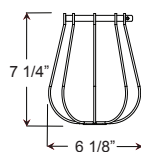

Project: _____

Fixture Type: _____ Quantity: _____

Customer: _____

Illuminating
ENGINEERING SOCIETY

PENDANT MOUNTS

ARM MOUNTS

ACCESSORIES

GUP120