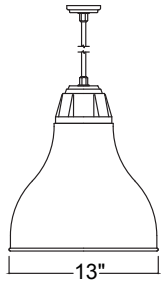

Project: _____

Fixture Type: _____ Quantity: _____

Customer: _____

Illuminating
ENGINEERING SOCIETY

PENDANT MOUNTS

BEU13-BLCUR