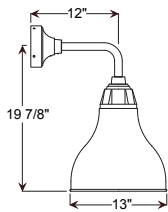

Fixture Type: \_\_\_\_\_ Quantity: \_\_\_\_\_

Customer: \_\_\_\_\_

**Illuminating**  
ENGINEERING SOCIETY

**PENDANT MOUNTS**

**BEU13-BLCUR**

**ARM MOUNTS**

**BEU13-E31UR12**

**BEU13-E33UR14**