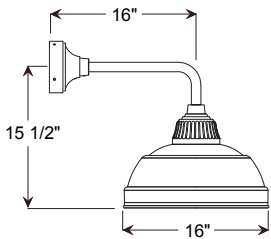

ARM MOUNTS

BRU16-E31UT16