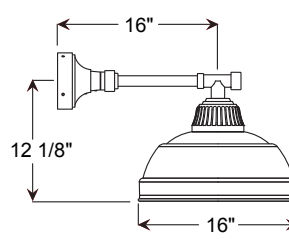

BRU16-E35UT16