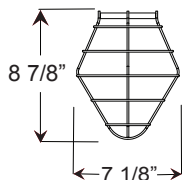

ACCESSORIES

GUP110