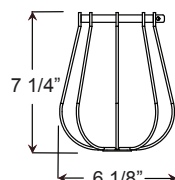

Project: _____

Fixture Type: _____ Quantity: _____

Customer: _____

Illuminating
ENGINEERING SOCIETY

PENDANT MOUNTS

ARM MOUNTS

ACCESSORIES

GUP120