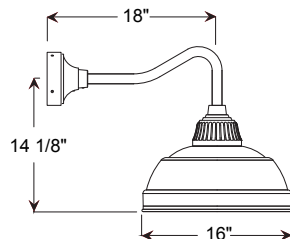

BRU16-E33UT18