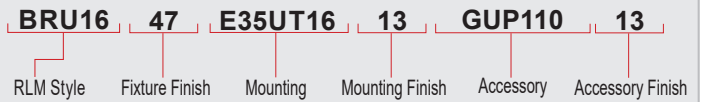

Modifications:
 Consult factory for custom or modified designs.

BRU16

200w Max Incandescent
 16" Urban Bistro

Weight: 4.2 lbs

Catalog Logic

Catalog Number

1		3		5		FINISHES			
Standard Grade	Marine Grade	Standard Grade	Marine Grade	Standard Grade	Marine Grade	Standard Grade	Marine Grade	Standard Grade	Marine Grade
40	NA	Raw Unfinished	53	100	Copper Clay				
41	101	Black	56	109	Silver				
42	102	Forest Green	61	106	Black Verde				
43	114	Bright Red	70	118	Painted Chrome				
44	107	White	71	105	Painted Copper				
45	112	Bright Blue	72	108	Textured Black				
46	123	Sunny Yellow	73	125	Matte Black				
47	120	Aqua Green	76	121	Textured Architectural Bronze				
49	NA	Galvanized	77	127	Textured White				
50	111	Navy	78	124	Textured Silver				
51	103	Architectural Bronze	10	130	Aspen Green				
52	104	Patina Verde	11	131	Cantaloupe				
12	133	Lilac	13	132	Putty				
Premium Grade	Marine Grade	Premium Grade	Marine Grade	Premium Grade	Marine Grade	Premium Grade	Marine Grade	Premium Grade	Marine Grade
81	129	Extreme Chrome	64	116	Candy Apple Red				
80	117	Textured Desert Stone	65	122	Cobalt Blue				
67	119	Butterscotch	82	128	Graystone				
66	115	Caramel	69	113	Gunmetal Gray				
68	126	Black Silver	83	134	Oil Rubbed Bronze				