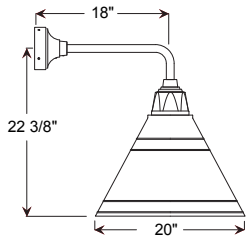

ARM MOUNTS

LSU20-E31UE18