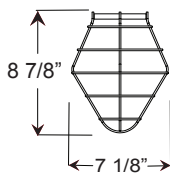

ACCESSORIES

GUP110