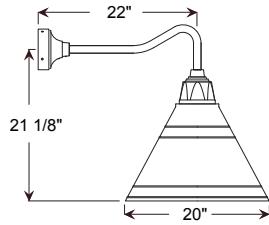

LSU20-E33UE22