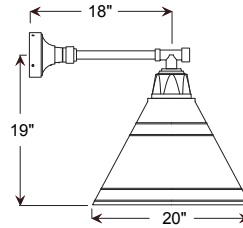

LSU20-E35UE18