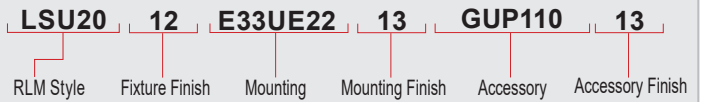

Modifications:
 Consult factory for custom or modified designs.

LSU20

200w Max Incandescent
 20" Vintage Lampshade

Weight: 6.2 lbs

Catalog Logic

Catalog Number

1		3		5		FINISHES			
Standard Grade	Marine Grade	Standard Grade	Marine Grade	Standard Grade	Marine Grade	Standard Grade	Marine Grade	Standard Grade	Marine Grade
40	NA	Raw Unfinished	53	100	Copper Clay				
41	101	Black	56	109	Silver				
42	102	Forest Green	61	106	Black Verde				
43	114	Bright Red	70	118	Painted Chrome				
44	107	White	71	105	Painted Copper				
45	112	Bright Blue	72	108	Textured Black				
46	123	Sunny Yellow	73	125	Matte Black				
47	120	Aqua Green	76	121	Textured Architectural Bronze				
49	NA	Galvanized	77	127	Textured White				
50	111	Navy	78	124	Textured Silver				
51	103	Architectural Bronze	10	130	Aspen Green				
52	104	Patina Verde	11	131	Cantaloupe				
12	133	Lilac	13	132	Putty				
81	129	Extreme Chrome	64	116	Candy Apple Red				
80	117	Textured Desert Stone	65	122	Cobalt Blue				
67	119	Butterscotch	82	128	Graystone				
66	115	Caramel	69	113	Gunmetal Gray				
68	126	Black Silver	83	134	Oil Rubbed Bronze				