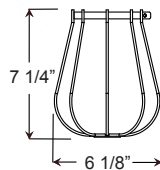

Project: _____

Fixture Type: _____ Quantity: _____

Customer: _____

Illuminating
ENGINEERING SOCIETY

PENDANT MOUNTS

ARM MOUNTS

ACCESSORIES

GUP120