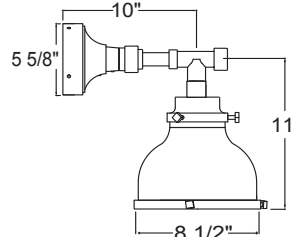

Project: _____

Fixture Type: _____ Quantity: _____

Customer: _____

Specifications

Material:
Shade is 0.80" spun aluminum. Cap and Lens ring are 356 cast aluminum. All fasteners are stainless steel. Inside of shade is reflective white finish for all colors except galvanized paint finish. Screw hardware may not match paint.

Modifications:
Consult factory for custom or modified luminaires.

MA08

100w maximum Incandescent

Weight: 2.0 lbs

Catalog Logic

1 MOUNTING	
Arm Mounts	
E3110	
E3410	
E3510	
Wall Mounts	
WM905	
Cord Mounts	
BLC (6' black cord with 5 1/4" x 2 3/4" canopy)	
WHC (6' white cord with 5 1/4" x 2 3/4" canopy)	
Stem Mount	
1/2" (13/16" OD Rigid Stems with STC Flat Canopy)	
2ST6 2ST12 2ST18 2ST24 2ST36 2ST48	
2ST60 2ST72 2ST96	
3/4" (1" OD Rigid Stems with STC Flat Canopy)	
3ST6 3ST12 3ST18 3ST24 3ST36 3ST48	
3ST60 3ST72 3ST96	

Fixture Type: _____ Quantity: _____

Customer: _____

PENDANT MOUNTS

MA08-BLC

MA08-STEM

ARM MOUNTS

MA08-E3110

MA08-E3410