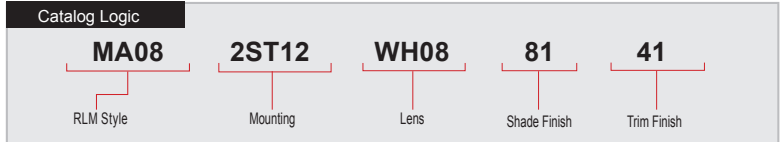

MA08

100w maximum Incandescent

Weight: 2.0 lbs