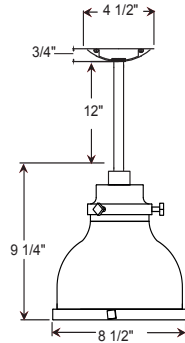

Project: _____

Fixture Type: _____ Quantity: _____

Customer: _____

Specifications

Material:
Shade is 0.80" spun aluminum. Cap and Lens ring are 356 cast aluminum. All fasteners are stainless steel. Inside of shade is reflective white finish for all colors except galvanized paint finish. Screw hardware may not match paint.

Modifications:
Consult factory for custom or modified luminaires.

MA08

100w maximum Incandescent

Weight: 2.0 lbs

Catalog Logic

1 MOUNTING	
Arm Mounts	
E3110	
E3410	
E3510	
Wall Mounts	
WM905	
Cord Mounts	
BLC (6' black cord with 5 1/4" x 2 3/4" canopy)	
WHC (6' white cord with 5 1/4" x 2 3/4" canopy)	
Stem Mount	
1/2" (13/16" OD Rigid Stems with STC Flat Canopy)	
2ST6 2ST12 2ST18 2ST24 2ST36 2ST48	
2ST60 2ST72 2ST96	
3/4" (1" OD Rigid Stems with STC Flat Canopy)	
3ST6 3ST12 3ST18 3ST24 3ST36 3ST48	
3ST60 3ST72 3ST96	

Fixture Type: _____ Quantity: _____

Customer: _____

PENDANT MOUNTS

MA08-BLC

MA08-STEM

ARM MOUNTS

MA08-E3110

MA08-E3410