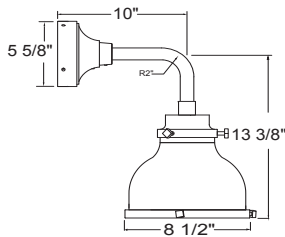

Project: _____

Fixture Type: _____ Quantity: _____

Customer: _____

Specifications

Material:
Shade is 0.80" spun aluminum. Cap and Lens ring are 356 cast aluminum. All fasteners are stainless steel. Inside of shade is reflective white finish for all colors except galvanized paint finish. Screw hardware may not match paint.

Modifications:
Consult factory for custom or modified luminaires.

MA08

100w maximum Incandescent

Weight: 2.0 lbs

Catalog Logic

1 MOUNTING	
Arm Mounts	
E3110	
E3410	
E3510	
Wall Mounts	
WM905	
Cord Mounts	
BLC (6' black cord with 5 1/4" x 2 3/4" canopy)	
WHC (6' white cord with 5 1/4" x 2 3/4" canopy)	
Stem Mount	
1/2" (13/16" OD Rigid Stems with STC Flat Canopy)	
2ST6 2ST12 2ST18 2ST24 2ST36 2ST48	
2ST60 2ST72 2ST96	
3/4" (1" OD Rigid Stems with STC Flat Canopy)	
3ST6 3ST12 3ST18 3ST24 3ST36 3ST48	
3ST60 3ST72 3ST96	

Fixture Type: _____ Quantity: _____

Customer: _____

PENDANT MOUNTS

MA08-BLC

MA08-STEM

ARM MOUNTS

MA08-E3110

MA08-E3410