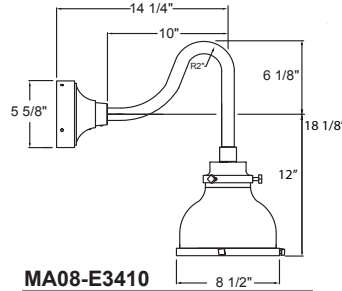

Project: _____

Fixture Type: _____ Quantity: _____

Customer: _____

Specifications

Material:
Shade is 0.80" spun aluminum. Cap and Lens ring are 356 cast aluminum. All fasteners are stainless steel. Inside of shade is reflective white finish for all colors except galvanized paint finish. Screw hardware may not match paint.

Modifications:
Consult factory for custom or modified luminaires.

MA08

100w maximum Incandescent

Weight: 2.0 lbs

Catalog Logic

1 MOUNTING	
Arm Mounts	
E3110	
E3410	
E3510	
Wall Mounts	
WM905	
Cord Mounts	
BLC (6' black cord with 5 1/4" x 2 3/4" canopy)	
WHC (6' white cord with 5 1/4" x 2 3/4" canopy)	
Stem Mount	
1/2" (13/16" OD Rigid Stems with STC Flat Canopy)	
2ST6 2ST12 2ST18 2ST24 2ST36 2ST48	
2ST60 2ST72 2ST96	
3/4" (1" OD Rigid Stems with STC Flat Canopy)	
3ST6 3ST12 3ST18 3ST24 3ST36 3ST48	
3ST60 3ST72 3ST96	

Fixture Type: _____ Quantity: _____

Customer: _____

PENDANT MOUNTS

MA08-BLC

MA08-STEM

ARM MOUNTS

MA08-E3110

MA08-E3410