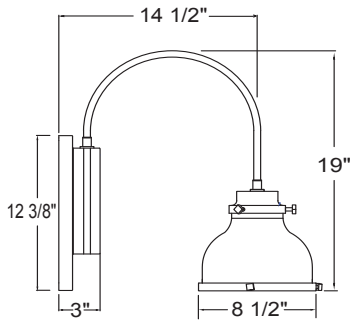

WALL MOUNTS

MA08-WM905