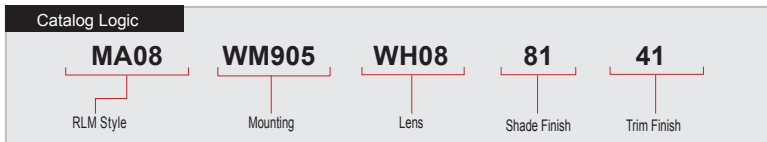

Specifications

Material:
Shade is 0.80" spun aluminum. Cap and Lens ring are 356 cast aluminum. All fasteners are stainless steel. Inside of shade is reflective white finish for all colors except galvanized paint finish. Screw hardware may not match paint.

Electrical:
Medium Base Socket and 120v.

Certifications:
Cord mounts are UL Listed for dry locations. Arm mount, stem mount and wall mount are UL Listed for wet locations.

Illuminating
ENGINEERING SOCIETY

Finish:
A polyester powder coat high quality finish is electro-statically applied and baked at 430° for exceptional durability and color retention. Products undergo an intensive five-step cleansing and pretreatment process for maximum paint adhesion.

Marine grade finish provides superior salt, humidity and UV protection. This coating withstands up to 3000 hours of continuous salt spray, comes with a 5-year warranty and is available in either a textured or gloss surface.

Modifications:
Consult factory for custom or modified luminaires.

MA08
100w maximum Incandescent

Weight: 2.0 lbs