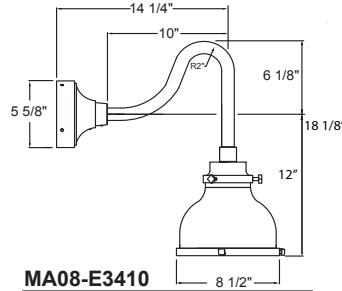

Project: _____
 Fixture Type: _____ Quantity: _____
 Customer: _____

Specifications

Material:
 Shade is 0.80" spun aluminum. Cap and Lens ring are 356 cast aluminum. All fasteners are stainless steel. Inside of shade is reflective white finish for all colors except galvanized paint finish. Screw hardware may not match paint.

Fixture Type: _____ Quantity: _____

Customer: _____

PENDANT MOUNTS

MA08-BLC

MA08-STEM

ARM MOUNTS

MA08-E3110

MA08-E3410