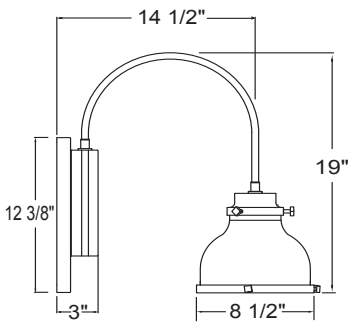

WALL MOUNTS

MA08-WM905