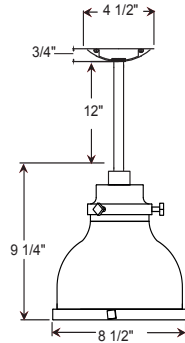

Project: _____
 Fixture Type: _____ Quantity: _____
 Customer: _____

Specifications

Material:
 Shade is 0.80" spun aluminum. Cap and Lens ring are 356 cast aluminum. All fasteners are stainless steel. Inside of shade is reflective white finish for all colors except galvanized paint finish. Screw hardware may not match paint.

Fixture Type: _____ Quantity: _____

Customer: _____

PENDANT MOUNTS

MA08-BLC

MA08-STEM

ARM MOUNTS

MA08-E3110

MA08-E3410