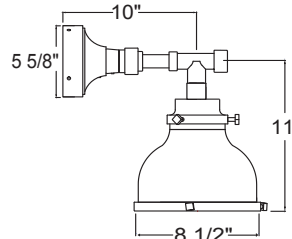

Project: _____
 Fixture Type: _____ Quantity: _____
 Customer: _____

Specifications

Material:
 Shade is 0.80" spun aluminum. Cap and Lens ring are 356 cast aluminum. All fasteners are stainless steel. Inside of shade is reflective white finish for all colors except galvanized paint finish. Screw hardware may not match paint.

MA08

WM905

WH08

1 MOUNTING	
Arm Mounts	
E3110	
E3410	
E3510	
Wall Mounts	
WM905	
Cord Mounts	
BLC (6' black cord with 5 1/4" x 2 3/4" canopy)	
WHC (6' white cord with 5 1/4" x 2 3/4" canopy)	
Stem Mount	
1/2" (13/16" OD Rigid Stems with STC Flat Canopy)	
2ST6 2ST12 2ST18 2ST24 2ST36 2ST48	
2ST60 2ST72 2ST96	
3/4" (1" OD Rigid Stems with STC Flat Canopy)	
3ST6 3ST12 3ST18 3ST24 3ST36 3ST48	
3ST60 3ST72 3ST96	

Fixture Type: _____ Quantity: _____

Customer: _____

PENDANT MOUNTS

MA08-BLC

MA08-STEM

ARM MOUNTS

MA08-E3110

MA08-E3410