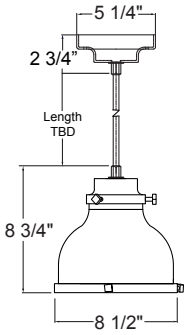

Project: _____

Fixture Type: _____ Quantity: _____

Customer: _____

PENDANT MOUNTS

MA08-BLC