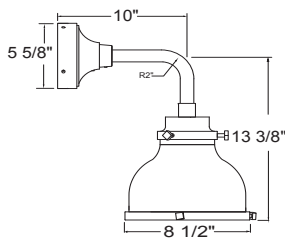

Project: _____
 Fixture Type: _____ Quantity: _____
 Customer: _____

Specifications

Material:
 Shade is 0.80" spun aluminum. Cap and Lens ring are 356 cast aluminum. All fasteners are stainless steel. Inside of shade is reflective white finish for all colors except galvanized paint finish. Screw hardware may not match paint.

Fixture Type: _____ Quantity: _____

Customer: _____

PENDANT MOUNTS

MA08-BLC

MA08-STEM

ARM MOUNTS

MA08-E3110

MA08-E3410