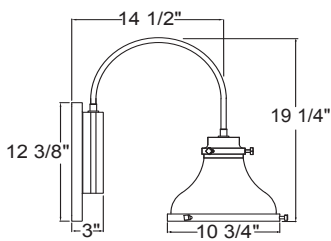

WALL MOUNTS

MA10-WM906