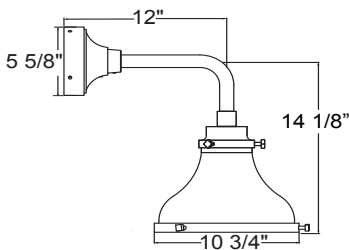

Project: _____
 Fixture Type: _____ Quantity: _____
 Customer: _____

Specifications

Material:
 Shade is 0.80" spun aluminum. Cap and Lens ring are 356 cast aluminum. All fasteners are stainless steel. Inside of shade is reflective white finish for all colors except galvanized paint finish. Screw hardware may not match paint.

Modifications:
 Consult factory for custom or modified luminaires.

MA10
 200w maximum Incandescent

Weight: 2.5 lbs

1 MOUNTING	
Arm Mounts	
E3112	
E3412	
E3512	
Wall Mounts	
WM906	
Cord Mounts	
BLC (6' black cord with 5 1/4" x 2 3/4" canopy)	
WHC (6' white cord with 5 1/4" x 2 3/4" canopy)	
Stem Mount	
1/2" (13/16" OD Rigid Stems with STC Flat Canopy)	
2ST6 2ST12 2ST18 2ST24 2ST36 2ST48	
2ST60 2ST72 2ST96	
3/4" (1" OD Rigid Stems with STC Flat Canopy)	
3ST6 3ST12 3ST18 3ST24 3ST36 3ST48	
3ST60 3ST72 3ST96	

Fixture Type: _____ Quantity: _____

Customer: _____

Illuminating
ENGINEERING SOCIETY

PENDANT MOUNTS

MA10-BLC

MA10-STEM

ARM MOUNTS

MA10-E3112