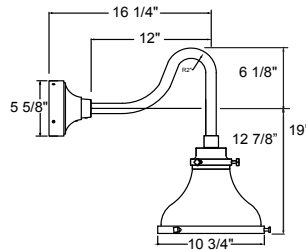

Project: _____
 Fixture Type: _____ Quantity: _____
 Customer: _____

Specifications

Material:
 Shade is 0.80" spun aluminum. Cap and Lens ring are 356 cast aluminum. All fasteners are stainless steel. Inside of shade is reflective white finish for all colors except galvanized paint finish. Screw hardware may not match paint.

Modifications:
 Consult factory for custom or modified luminaires.

MA10
 200w maximum Incandescent

Weight: 2.5 lbs

1 MOUNTING	
Arm Mounts	
E3112	
E3412	
E3512	
Wall Mounts	
WM906	
Cord Mounts	
BLC (6' black cord with 5 1/4" x 2 3/4" canopy)	
WHC (6' white cord with 5 1/4" x 2 3/4" canopy)	
Stem Mount	
1/2" (13/16" OD Rigid Stems with STC Flat Canopy)	
2ST6 2ST12 2ST18 2ST24 2ST36 2ST48	
2ST60 2ST72 2ST96	
3/4" (1" OD Rigid Stems with STC Flat Canopy)	
3ST6 3ST12 3ST18 3ST24 3ST36 3ST48	
3ST60 3ST72 3ST96	

Fixture Type: _____ Quantity: _____

Customer: _____

Illuminating
ENGINEERING SOCIETY

PENDANT MOUNTS

MA10-BLC

MA10-STEM

ARM MOUNTS

MA10-E3112