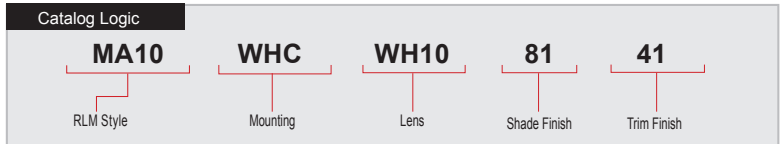

Project: _____
 Fixture Type: _____ Quantity: _____
 Customer: _____

Specifications

Material:
 Shade is 0.80" spun aluminum. Cap and Lens ring are 356 cast aluminum. All fasteners are stainless steel. Inside of shade is reflective white finish for all colors except galvanized paint finish. Screw hardware may not match paint.

Modifications:
 Consult factory for custom or modified luminaires.

MA10
 200w maximum Incandescent

Weight: 2.5 lbs

1 MOUNTING	
Arm Mounts	
E3112	
E3412	
E3512	
Wall Mounts	
WM906	
Cord Mounts	
BLC (6' black cord with 5 1/4" x 2 3/4" canopy)	
WHC (6' white cord with 5 1/4" x 2 3/4" canopy)	
Stem Mount	
1/2" (13/16" OD Rigid Stems with STC Flat Canopy)	
2ST6 2ST12 2ST18 2ST24 2ST36 2ST48	
2ST60 2ST72 2ST96	
3/4" (1" OD Rigid Stems with STC Flat Canopy)	
3ST6 3ST12 3ST18 3ST24 3ST36 3ST48	
3ST60 3ST72 3ST96	