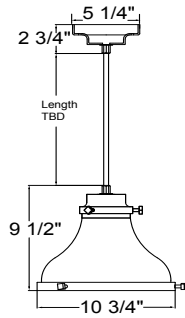

Project: _____

Fixture Type: _____ Quantity: _____

Customer: _____

Illuminating
ENGINEERING SOCIETY

PENDANT MOUNTS

MA10-BLC