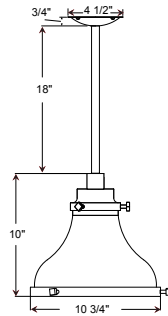

Project: _____

Fixture Type: _____ Quantity: _____

Customer: _____

Illuminating
ENGINEERING SOCIETY

PENDANT MOUNTS

MA10-STEM

ARM MOUNTS

WALL MOUNTS