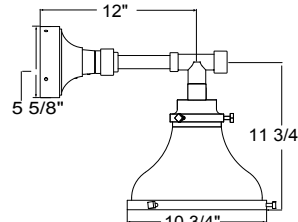

MA10-E3512