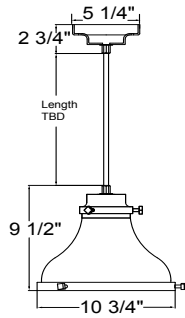

Project: _____

Fixture Type: _____ Quantity: _____

Customer: _____

PENDANT MOUNTS

MA10-BLC