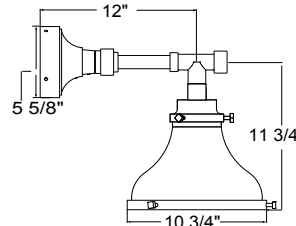

Project: _____

Fixture Type: _____ Quantity: _____

Customer: _____

Illuminating
ENGINEERING SOCIETY

Specifications

Material:
Shade is 0.80" spun aluminum. Cap and Lens ring are 356 cast aluminum. All fasteners are stainless steel. Inside of shade is reflective white finish for all colors except galvanized paint finish. Screw hardware may not match paint.

Fixture Type: _____ Quantity: _____

Customer: _____

PENDANT MOUNTS

MA10-BLC

MA10-STEM

ARM MOUNTS

MA10-E3112

MA10-E3412