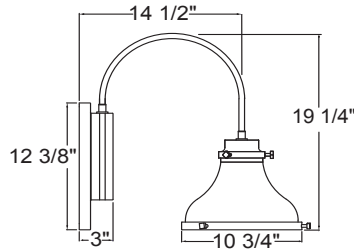

Project: _____

Fixture Type: _____ Quantity: _____

Customer: _____

Illuminating
ENGINEERING SOCIETY

Specifications

Material:
Shade is 0.80" spun aluminum. Cap and Lens ring are 356 cast aluminum. All fasteners are stainless steel. Inside of shade is reflective white finish for all colors except galvanized paint finish. Screw hardware may not match paint.

Electrical:
Medium Base Socket and 120v.

Certifications:
Cord mounts are UL Listed for dry locations. Arm mount, stem mount and wall mount are UL Listed for wet locations.

Finish:
A polyester powder coat high quality finish is electro-statically applied and baked at 430° for exceptional durability and color retention. Products undergo an intensive five-step cleansing and pretreatment process for maximum paint adhesion.

Marine grade finish provides superior salt, humidity and UV protection. This coating withstands up to 3000 hours of continuous salt spray, comes with a 5-year warranty and is available in either a textured or gloss surface.

Modifications:
Consult factory for custom or modified luminaires.

MA10

200w maximum Incandescent

Weight: 2.5 lbs

Catalog Logic

MA10

WM906

WH10

81

41

RLM Style

Mounting

Lens

Shade Finish

Trim Finish

Catalog Logic

1

2

3

4

MA10

WM906

WH10

1 MOUNTING

Arm Mounts	
E3112	
E3412	
E3512	
Wall Mounts	
WM906	
Cord Mounts	
BLC (6' black cord with 5 1/4" x 2 3/4" canopy)	
WHC (6' white cord with 5 1/4" x 2 3/4" canopy)	
Stem Mount	
1/2" (13/16" OD Rigid Stems with STC Flat Canopy)	
2ST6 2ST12 2ST18 2ST24 2ST36 2ST48	
2ST60 2ST72 2ST96	
3/4" (1" OD Rigid Stems with STC Flat Canopy)	
3ST6 3ST12 3ST18 3ST24 3ST36 3ST48	
3ST60 3ST72 3ST96	

2 LENS

NL (No Lens)
CL10 (Clear Flat Acrylic Lens)
WH10 (White Flat Acrylic Lens)

3 FINISHES

Standard Grade	Marine Grade		Standard Grade	Marine Grade	
40	NA	Raw Unfinished	53	100	Copper Clay
41	101	Black	56	109	Silver
42	102	Forest Green	61	106	Black Verde
43	114	Bright Red	70	118	Painted Chrome
44	107	White	71	105	Painted Copper
45	112	Bright Blue	72	108	Textured Black
46	123	Sunny Yellow	73	125	Matte Black
47	120	Aqua Green	76	121	Textured Architectural Bronze
49	NA	Galvanized	77	127	Textured White
50	111	Navy	78	124	Textured Silver
51	103	Architectural Bronze	10	130	Aspen Green
52	104	Patina Verde	11	131	Cantaloupe
12	133	Lilac	13	132	Putty

Premium Grade	Marine Grade		Premium Grade	Marine Grade	
81	129	Extreme Chrome	64	116	Candy Apple Red
80	117	Textured Desert Stone	65	122	Cobalt Blue
67	119	Butterscotch	82	128	Graystone
66	115	Caramel	69	113	Gunmetal Gray
68	126	Black Silver	83	134	Oil Rubbed Bronze

Consult factory for additional paint charges and availability

4 TRIM FINISHES

NOTE: Trim includes bottom trim, cap, canopy hardware and mounting.

See Shade Finish Color Chart to choose Trim Finish.