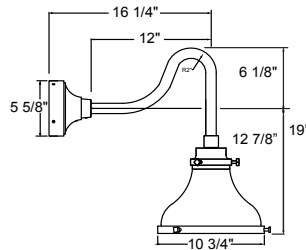

Project: _____

Fixture Type: _____ Quantity: _____

Customer: _____

Illuminating
ENGINEERING SOCIETY

Specifications

Material:
Shade is 0.80" spun aluminum. Cap and Lens ring are 356 cast aluminum. All fasteners are stainless steel. Inside of shade is reflective white finish for all colors except galvanized paint finish. Screw hardware may not match paint.

Fixture Type: _____ Quantity: _____

Customer: _____

PENDANT MOUNTS

MA10-BLC

MA10-STEM

ARM MOUNTS

MA10-E3112

MA10-E3412