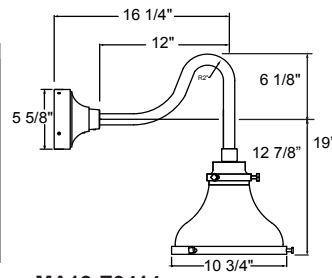

Project: _____
 Fixture Type: _____ Quantity: _____
 Customer: _____

Specifications

Material:
 Shade is 0.80" spun aluminum. Cap and Lens ring are 356 cast aluminum. All fasteners are stainless steel. Inside of shade is reflective white finish for all colors except galvanized paint finish. Screw hardware may not match paint.

Modifications:
 Consult factory for custom or modified luminaires.

MA12
 200w maximum Incandescent

Weight: 3.0 lbs

Catalog Logic

1 MOUNTING	
Arm Mounts	
E3114	
E3414	
E3514	
Wall Mounts	
WM907	
Cord Mounts	
BLC (6' black cord with 5 1/4" x 2 3/4" canopy)	
WHC (6' white cord with 5 1/4" x 2 3/4" canopy)	
Stem Mount	
1/2" (13/16" OD Rigid Stems with STC Flat Canopy)	
2ST6 2ST12 2ST18 2ST24 2ST36 2ST48	
2ST60 2ST72 2ST96	
3/4" (1" OD Rigid Stems with STC Flat Canopy)	
3ST6 3ST12 3ST18 3ST24 3ST36 3ST48	
3ST60 3ST72 3ST96	

Fixture Type: _____ Quantity: _____

Customer: _____

PENDANT MOUNTS

MA12-BLC

MA12-STEM

ARM MOUNTS

MA12-E3114

MA12-E3414