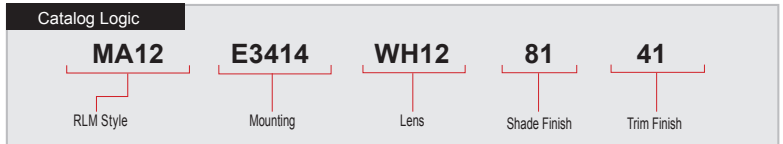

Specifications

Material:
Shade is 0.80" spun aluminum. Cap and Lens ring are 356 cast aluminum. All fasteners are stainless steel. Inside of shade is reflective white finish for all colors except galvanized paint finish. Screw hardware may not match paint.

Electrical:
Medium Base Socket and 120v.

Certifications:
Cord mounts are UL Listed for dry locations. Arm mount, stem mount and wall mount are UL Listed for wet locations.

Finish:
A polyester powder coat high quality finish is electro-statically applied and baked at 430° for exceptional durability and color retention. Products undergo an intensive five-step cleansing and pretreatment process for maximum paint adhesion.

Marine grade finish provides superior salt, humidity and UV protection. This coating withstands up to 3000 hours of continuous salt spray, comes with a 5-year warranty and is available in either a textured or gloss surface.

Modifications:
Consult factory for custom or modified luminaires.

MA12
200w maximum Incandescent

Weight: 3.0 lbs