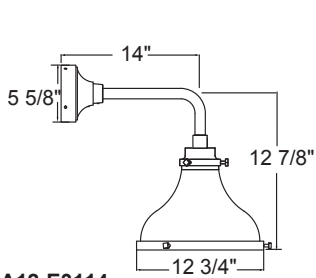

Project: _____
 Fixture Type: _____ Quantity: _____
 Customer: _____

Specifications

Material:
 Shade is 0.80" spun aluminum. Cap and Lens ring are 356 cast aluminum. All fasteners are stainless steel. Inside of shade is reflective white finish for all colors except galvanized paint finish. Screw hardware may not match paint.

Modifications:
 Consult factory for custom or modified luminaires.

MA12
 200w maximum Incandescent

Weight: 3.0 lbs

Catalog Logic

1 MOUNTING	
Arm Mounts	
E3114	
E3414	
E3514	
Wall Mounts	
WM907	
Cord Mounts	
BLC (6' black cord with 5 1/4" x 2 3/4" canopy)	
WHC (6' white cord with 5 1/4" x 2 3/4" canopy)	
Stem Mount	
1/2" (13/16" OD Rigid Stems with STC Flat Canopy)	
2ST6 2ST12 2ST18 2ST24 2ST36 2ST48	
2ST60 2ST72 2ST96	
3/4" (1" OD Rigid Stems with STC Flat Canopy)	
3ST6 3ST12 3ST18 3ST24 3ST36 3ST48	
3ST60 3ST72 3ST96	

Fixture Type: _____ Quantity: _____

Customer: _____

PENDANT MOUNTS

MA12-BLC

MA12-STEM

ARM MOUNTS

MA12-E3114

MA12-E3414