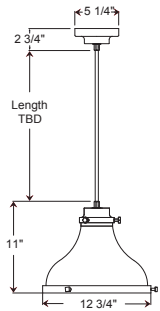

Project: _____

Fixture Type: _____ Quantity: _____

Customer: _____

PENDANT MOUNTS

MA12-BLC