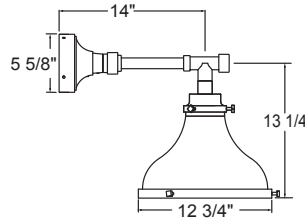

Project: _____
 Fixture Type: _____ Quantity: _____
 Customer: _____

Specifications

Material:
 Shade is 0.80" spun aluminum. Cap and Lens ring are 356 cast aluminum. All fasteners are stainless steel. Inside of shade is reflective white finish for all colors except galvanized paint finish. Screw hardware may not match paint.

Modifications:
 Consult factory for custom or modified luminaires.

MA12
 200w maximum Incandescent

Weight: 3.0 lbs

Catalog Logic

1 MOUNTING	
Arm Mounts	
E3114	
E3414	
E3514	
Wall Mounts	
WM907	
Cord Mounts	
BLC (6' black cord with 5 1/4" x 2 3/4" canopy)	
WHC (6' white cord with 5 1/4" x 2 3/4" canopy)	
Stem Mount	
1/2" (13/16" OD Rigid Stems with STC Flat Canopy)	
2ST6 2ST12 2ST18 2ST24 2ST36 2ST48	
2ST60 2ST72 2ST96	
3/4" (1" OD Rigid Stems with STC Flat Canopy)	
3ST6 3ST12 3ST18 3ST24 3ST36 3ST48	
3ST60 3ST72 3ST96	

Fixture Type: _____ Quantity: _____

Customer: _____

PENDANT MOUNTS

MA12-BLC

MA12-STEM

ARM MOUNTS

MA12-E3114

MA12-E3414