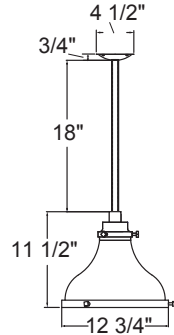

Project: _____
 Fixture Type: _____ Quantity: _____
 Customer: _____

Specifications

Material:
 Shade is 0.80" spun aluminum. Cap and Lens ring are 356 cast aluminum. All fasteners are stainless steel. Inside of shade is reflective white finish for all colors except galvanized paint finish. Screw hardware may not match paint.

Modifications:
 Consult factory for custom or modified luminaires.

MA12
 200w maximum Incandescent

Weight: 3.0 lbs

Catalog Logic

1 MOUNTING	
Arm Mounts	
E3114	
E3414	
E3514	
Wall Mounts	
WM907	
Cord Mounts	
BLC (6' black cord with 5 1/4" x 2 3/4" canopy)	
WHC (6' white cord with 5 1/4" x 2 3/4" canopy)	
Stem Mount	
1/2" (13/16" OD Rigid Stems with STC Flat Canopy)	
2ST6 2ST12 2ST18 2ST24 2ST36 2ST48	
2ST60 2ST72 2ST96	
3/4" (1" OD Rigid Stems with STC Flat Canopy)	
3ST6 3ST12 3ST18 3ST24 3ST36 3ST48	
3ST60 3ST72 3ST96	

Fixture Type: _____ Quantity: _____

Customer: _____

PENDANT MOUNTS

MA12-BLC

MA12-STEM

ARM MOUNTS

MA12-E3114

MA12-E3414