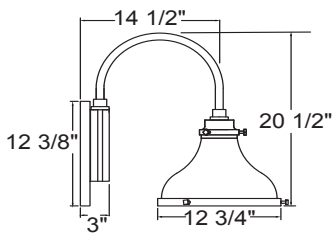

WALL MOUNTS

MA12-WM907