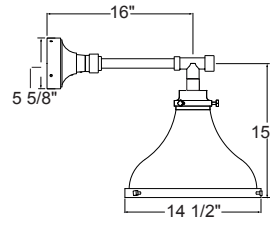

Project: _____
 Fixture Type: _____ Quantity: _____
 Customer: _____

Specifications

Material:
 Shade is 0.80" spun aluminum. Cap and Lens ring are 356 cast aluminum. All fasteners are stainless steel. Inside of shade is reflective white finish for all colors except galvanized paint finish. Screw hardware may not match paint.

Modifications:
 Consult factory for custom or modified luminaires.

MA14
 200w maximum Incandescent

Weight: 3.5 lbs

Catalog Logic

1 MOUNTING	
Arm Mounts	
E3116	
E3416	
E3516	
Wall Mounts	
WM908	
Cord Mounts	
BLC (6' black cord with 5 1/4" x 2 3/4" canopy)	
WHC (6' white cord with 5 1/4" x 2 3/4" canopy)	
Stem Mount	
1/2" (13/16" OD Rigid Stems with STC Flat Canopy)	
2ST6 2ST12 2ST18 2ST24 2ST36 2ST48	
2ST60 2ST72 2ST96	
3/4" (1" OD Rigid Stems with STC Flat Canopy)	
3ST6 3ST12 3ST18 3ST24 3ST36 3ST48	
3ST60 3ST72 3ST96	

Fixture Type: _____ Quantity: _____

Customer: _____

PENDANT MOUNTS

MA14-BLC

MA14-STEM

ARM MOUNTS

MA14-E3116

MA14-E3416