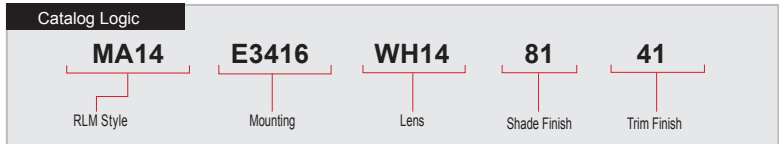

Specifications

Material:
Shade is 0.80" spun aluminum. Cap and Lens ring are 356 cast aluminum. All fasteners are stainless steel. Inside of shade is reflective white finish for all colors except galvanized paint finish. Screw hardware may not match paint.

Electrical:
Medium Base Socket and 120v.

Certifications:
Cord mounts are UL Listed for dry locations. Arm mount, stem mount and wall mount are UL Listed for wet locations.

Finish:
A polyester powder coat high quality finish is electro-statically applied and baked at 430° for exceptional durability and color retention. Products undergo an intensive five-step cleansing and pretreatment process for maximum paint adhesion.

Marine grade finish provides superior salt, humidity and UV protection. This coating withstands up to 3000 hours of continuous salt spray, comes with a 5-year warranty and is available in either a textured or gloss surface.

Modifications:
Consult factory for custom or modified luminaires.

MA14
200w maximum Incandescent

Weight: 3.5 lbs