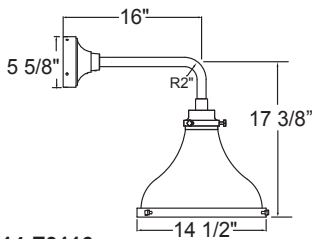

Project: _____
 Fixture Type: _____ Quantity: _____
 Customer: _____

Specifications

Material:
 Shade is 0.80" spun aluminum. Cap and Lens ring are 356 cast aluminum. All fasteners are stainless steel. Inside of shade is reflective white finish for all colors except galvanized paint finish. Screw hardware may not match paint.

Modifications:
 Consult factory for custom or modified luminaires.

MA14
 200w maximum Incandescent

Weight: 3.5 lbs

Catalog Logic

1 MOUNTING	
Arm Mounts	
E3116	
E3416	
E3516	
Wall Mounts	
WM908	
Cord Mounts	
BLC (6' black cord with 5 1/4" x 2 3/4" canopy)	
WHC (6' white cord with 5 1/4" x 2 3/4" canopy)	
Stem Mount	
1/2" (13/16" OD Rigid Stems with STC Flat Canopy)	
2ST6 2ST12 2ST18 2ST24 2ST36 2ST48	
2ST60 2ST72 2ST96	
3/4" (1" OD Rigid Stems with STC Flat Canopy)	
3ST6 3ST12 3ST18 3ST24 3ST36 3ST48	
3ST60 3ST72 3ST96	

Fixture Type: _____ Quantity: _____

Customer: _____

PENDANT MOUNTS

MA14-BLC

MA14-STEM

ARM MOUNTS

MA14-E3116

MA14-E3416