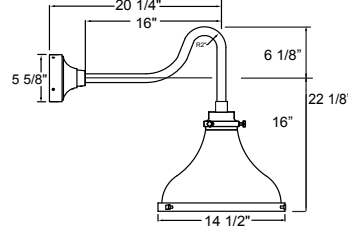

Project: _____
 Fixture Type: _____ Quantity: _____
 Customer: _____

Specifications

Material:
 Shade is 0.80" spun aluminum. Cap and Lens ring are 356 cast aluminum. All fasteners are stainless steel. Inside of shade is reflective white finish for all colors except galvanized paint finish. Screw hardware may not match paint.

Modifications:
 Consult factory for custom or modified luminaires.

MA14
 200w maximum Incandescent

Weight: 3.5 lbs

Catalog Logic

1 MOUNTING	
Arm Mounts	
E3116	
E3416	
E3516	
Wall Mounts	
WM908	
Cord Mounts	
BLC (6' black cord with 5 1/4" x 2 3/4" canopy)	
WHC (6' white cord with 5 1/4" x 2 3/4" canopy)	
Stem Mount	
1/2" (13/16" OD Rigid Stems with STC Flat Canopy)	
2ST6 2ST12 2ST18 2ST24 2ST36 2ST48	
2ST60 2ST72 2ST96	
3/4" (1" OD Rigid Stems with STC Flat Canopy)	
3ST6 3ST12 3ST18 3ST24 3ST36 3ST48	
3ST60 3ST72 3ST96	

Fixture Type: _____ Quantity: _____

Customer: _____

PENDANT MOUNTS

MA14-BLC

MA14-STEM

ARM MOUNTS

MA14-E3116

MA14-E3416