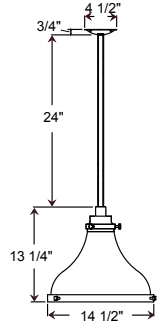

Project: _____
 Fixture Type: _____ Quantity: _____
 Customer: _____

Specifications

Material:
 Shade is 0.80" spun aluminum. Cap and Lens ring are 356 cast aluminum. All fasteners are stainless steel. Inside of shade is reflective white finish for all colors except galvanized paint finish. Screw hardware may not match paint.

Modifications:
 Consult factory for custom or modified luminaires.

MA14
 200w maximum Incandescent

Weight: 3.5 lbs

Catalog Logic

1 MOUNTING	
Arm Mounts	
E3116	
E3416	
E3516	
Wall Mounts	
WM908	
Cord Mounts	
BLC (6' black cord with 5 1/4" x 2 3/4" canopy)	
WHC (6' white cord with 5 1/4" x 2 3/4" canopy)	
Stem Mount	
1/2" (13/16" OD Rigid Stems with STC Flat Canopy)	
2ST6 2ST12 2ST18 2ST24 2ST36 2ST48	
2ST60 2ST72 2ST96	
3/4" (1" OD Rigid Stems with STC Flat Canopy)	
3ST6 3ST12 3ST18 3ST24 3ST36 3ST48	
3ST60 3ST72 3ST96	

Consult factory for additional paint charges and availability

4 TRIM FINISHES	
NOTE: Trim includes bottom trim, cap, canopy hardware and mounting.	
See Shade Finish Color Chart to choose Trim Finish.	

Project: _____

Fixture Type: _____ Quantity: _____

Customer: _____

PENDANT MOUNTS

MA14-BLC

MA14-STEM

ARM MOUNTS

MA14-E3116

MA14-E3416