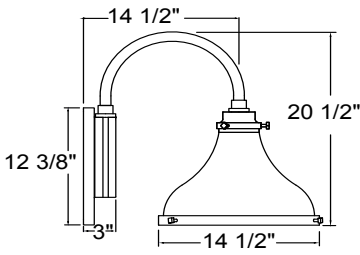

MA14-WM908