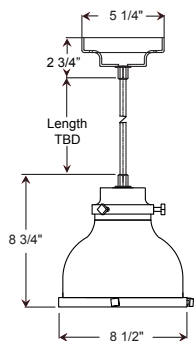

Project: _____
Fixture Type: _____ Quantity: _____
Customer: _____

PENDANT MOUNTS

MA08-BLC