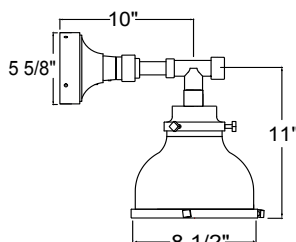

MA08-E3510