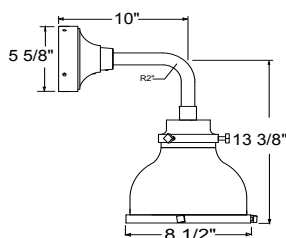

**WARRANTY**

See www.ANPlighting.com for complete fixture warranty

Project: \_\_\_\_\_  
 Fixture Type: \_\_\_\_\_ Quantity: \_\_\_\_\_  
 Customer: \_\_\_\_\_

**PENDANT MOUNTS**

MA08-BLC

MA08-STEM

**ARM MOUNTS**