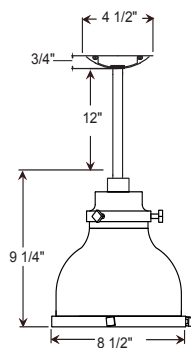

Weight: 2.0 lbs

**MA08**  
**200w Max**  
**Medium Base**

Project: \_\_\_\_\_  
 Fixture Type: \_\_\_\_\_ Quantity: \_\_\_\_\_  
 Customer: \_\_\_\_\_

**Specifications**

**Material:**  
 Shade is 0.80" spun aluminum. Cap and Lens ring are 356 cast aluminum. All fasteners are stainless steel. Inside of shade is reflective white finish for all colors except galvanized paint finish. Screw hardware may not match paint.

**WARRANTY**

See www.ANPlighting.com for complete fixture warranty

Project: \_\_\_\_\_  
 Fixture Type: \_\_\_\_\_ Quantity: \_\_\_\_\_  
 Customer: \_\_\_\_\_

**PENDANT MOUNTS**

MA08-BLC

MA08-STEM

**ARM MOUNTS**