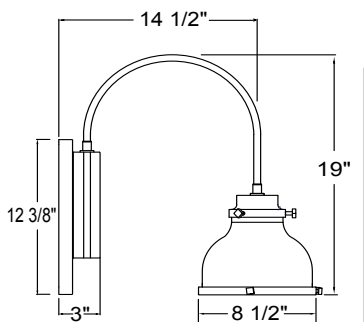

Weight: 2.0 lbs

**MA08**  
**200w Max**  
**Medium Base**

Project: \_\_\_\_\_  
 Fixture Type: \_\_\_\_\_ Quantity: \_\_\_\_\_  
 Customer: \_\_\_\_\_

**Specifications**

**Material:**  
 Shade is 0.80" spun aluminum. Cap and Lens ring are 356 cast aluminum. All fasteners are stainless steel. Inside of shade is reflective white finish for all colors except galvanized paint finish. Screw hardware may not match paint.

MA08-E3110

MA08-E3410

MA08-E3510

**WALL MOUNTS**

MA08-WM905

Project: \_\_\_\_\_  
 Fixture Type: \_\_\_\_\_ Quantity: \_\_\_\_\_  
 Customer: \_\_\_\_\_

All fabric Color Cords are three conductor, 1/4" diameter