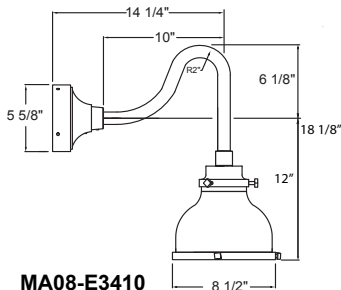

MA08-E3410