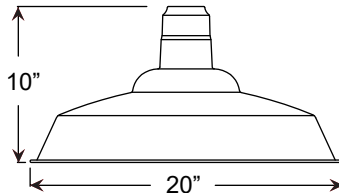

Project: _____

Fixture Type: _____ Quantity: _____

Customer: _____

Illuminating
ENGINEERING SOCIETY

Specifications

Material:
RLM shades are constructed of heavy duty spun aluminum. Wall back plate and ballast housing are cast aluminum. All fasteners are stainless steel. Inside of shade is reflective white finish for all colors except galvanized paint finish. Screw hardware may not match paint.

Glass:
Choice of clear, frosted or prismatic glass.

Ballasts:
Fluorescent Ballast will be electronic. Fluorescent sockets will be 4 pin to accept quad or triple tube lamps.

Electrical:
4-Pin Socket; Multi-tap 120v, 208v, 240v & 277v.

Finish:
A polyester powder coat high quality finish is electro-statically applied and baked at 430° for exceptional durability and color retention. Products undergo an intensive five-step cleansing and pretreatment process for maximum paint adhesion.

Marine grade finish provides superior salt, humidity and UV protection. This coating withstands up to 3000 hours of continuous salt spray, comes with a 5-year warranty and is available in either a textured or gloss surface.

Certifications:
Cord mounts are UL Listed for dry locations. Arm mount, stem mount and wall mount are UL Listed for wet locations.

Modifications:
Consult factory for custom or modified luminaires.

W520 CFL

Weight: 2.5 lbs.

Catalog Logic

W520	-	42WPL	-	RTC	-	WHC	-	200GLFR	-	EMG-CFL	-	120	-	41
RLM Style		Light Source & Wattage		Ballast Housing		Mounting Source		Glass & Guards		Accessories		Voltage		Finish