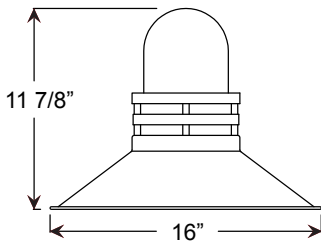

Project: _____
Fixture Type: _____ Quantity: _____
Customer: _____

Specifications

Material:
RLM shades are constructed of heavy duty spun aluminum. Wall back plate and ballast housing are cast aluminum. All fasteners are stainless steel. Inside of shade is reflective white finish for all colors except galvanized paint finish. Screw hardware may not match paint.

Glass:
Choice of clear, frosted or prismatic glass.

Electrical:
Medium Base Socket, 200w Maximum.

Certifications:
Cord mounts are UL Listed for dry locations. Arm mount, stem mount and wall mount are UL Listed for wet locations.

Finish:
A polyester powder coat high quality finish is electro-statically applied and baked at 430° for exceptional durability and color retention. Products undergo an intensive five-step cleansing and pretreatment process for maximum paint adhesion.

Marine grade finish provides superior salt, humidity and UV protection. This coating withstands up to 3000 hours of continuous salt spray, comes with a 5-year warranty and is available in either a textured or gloss surface.

Modifications:
Consult factory for custom or modified luminaires.

Weight: 3.0 lbs

ORB216
200w max Incandescent

Catalog Logic

ORB216 - FR - WHC - GR16 - 41

RLM Style   Glass & Guards   Mounting Source   Accessories   Finish

Catalog Number

ORB216 - FR - WHC

1	GLASS
Up to 200w Options	
CL	(Clear Glass)
FR	(Frosted Glass)
PR	(Prismatic Glass)

2	MOUNTING SOURCES
Arm Mounts (Cast back plate included)	
E3 E4 E5 E6 E8 E9	
E10 E11 E12 E13 E15 E18	
E19 E25 E26	
Wall Mounts	
WM10	
WM35	
WM40	
WM55	
WM75	
WM318	
Post Mounts	
PM10	
PM20	
PM30	
PM40	
PM50	
PM319	

2	Cord Mounts
BLC	(6' black cord with 1" x 5 3/8" canopy)
WHC	(6' white cord with 1" x 5 3/8" canopy)
Stem Mounts	
1/2" (13/16" OD Rigid Stems with STC Flat Canopy)	
2ST6 2ST12 2ST18 2ST24 2ST36 2ST48	
2ST60 2ST72 2ST96	
3/4" (1" OD Rigid Stems with STC Flat Canopy)	
3ST6 3ST12 3ST18 3ST24 3ST36 3ST48	
3ST60 3ST72 3ST96	

3	ACCESSORIES
CBC	(Cast back plate Spun Alum Cover)
GR16	(16" Wire Grill)
PC	(Button Photo Cell) Remote Only
SC	(Scroll for Arms)
SLC	(Sloped Ceiling Mount, 20° Max)
SQ	(Square Back Plate)
SWL	(Swivel)
TBK	(Turnbuckle Kit)

4 FINISHES					
Standard Grade	Marine Grade		Standard Grade	Marine Grade	
40	NA	Raw Unfinished	53	100	Copper Clay
41	101	Black	56	109	Silver
42	102	Forest Green	61	106	Black Verde
43	114	Bright Red	70	118	Painted Chrome
44	107	White	71	105	Painted Copper
45	112	Bright Blue	72	108	Textured Black
46	123	Sunny Yellow	73	125	Matte Black
47	120	Aqua Green	76	121	Textured Architectural Bronze
49	NA	Galvanized	77	127	Textured White
50	111	Navy	78	124	Textured Silver
51	103	Architectural Bronze	10	130	Aspen Green
52	104	Patina Verde	11	131	Cantaloupe
12	133	Lilac	13	132	Putty
Premium Grade	Marine Grade		Premium Grade	Marine Grade	
81	129	Extreme Chrome	64	116	Candy Apple Red
80	117	Textured Desert Stone	65	122	Cobalt Blue
67	119	Butterscotch	82	128	Graystone
66	115	Caramel	69	113	Gunmetal Gray
68	126	Black Silver	83	134	Oil Rubbed Bronze

Consult factory for additional paint charges and availability

WARRANTY

See www.anplighting.com for complete fixture warranty.