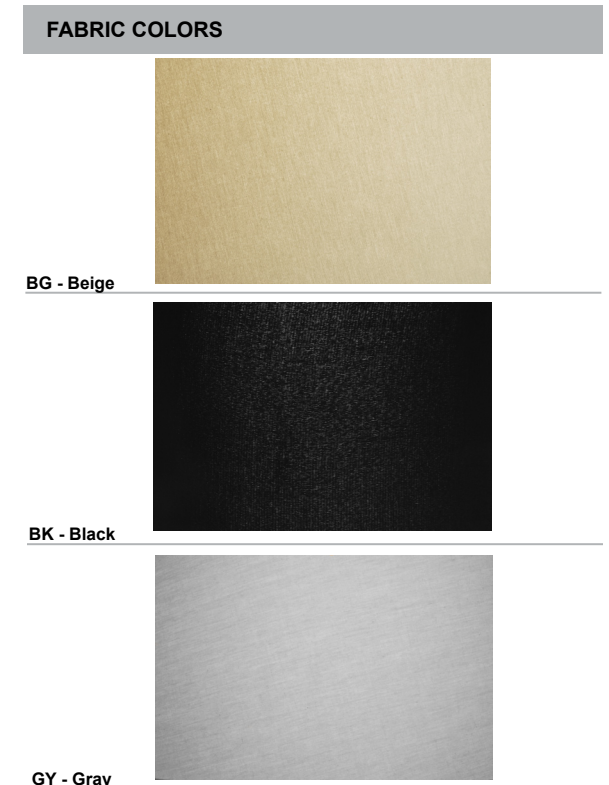

DRIVER HOUSINGS	
	CRD-DCC (7 3/4" x 1 1/2") Cord Only
	SSC-DCC (7 3/4" x 1 1/2") Cable/Cord Only
	ST-DCCEM (12" x 1 1/2") Stem Only
	CRD-DCCEM (12" x 1 1/2") Cord Only
	SSC-DCCEM (12" x 1 1/2") Cable/Cord Only

8 FINISHES			
Standard Colors	Standard Grade	Premium Colors	Premium Grade
Aspen Green	10	High Gloss Black	01
Cantaloupe	11	Arctic Silver	14
Lilac	12	Candy Apple Red	64
Putty	13	Cobalt Blue	65
Raw Unfinished	40	Caramel	66
Black	41	Butterscotch	67
Forest Green	42	Black Silver	68
Bright Red	43	Gunmetal Gray	69
White	44	Mayan Gold	79
Bright Blue	45	Textured Desert Stone	80
Sunny Yellow	46	Extreme Chrome	81
Aqua Green	47	Graystone	82
Galvanized	49	Oil Rubbed Bronze	83
Navy	50	Carbon Graphite	96
Architectural Bronze	51		
Patina Verde	52		
Copper Clay	53		
Silver	56		
Black Verde	61		
Painted Chrome	70		
Painted Copper	71		
Textured Black	72		
Matte Black	73		
Textured Architectural Bronze	76		
Textured White	77		
Textured Silver	78		

Consult Factory for additional paint charges and availability.

9 VOLTAGE	
UNV	(120-277)