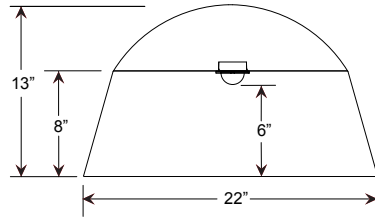

Project: \_\_\_\_\_

Fixture Type: \_\_\_\_\_ Quantity: \_\_\_\_\_

Customer: \_\_\_\_\_

**Specifications**

**Material:**  
Dome top is constructed of heavy duty spun aluminum.  
Shade is of a hard back fabric.  
Driver housing is constructed of heavy duty spun aluminum.  
All fasteners are stainless steel.  
Screw hardware may not match paint.