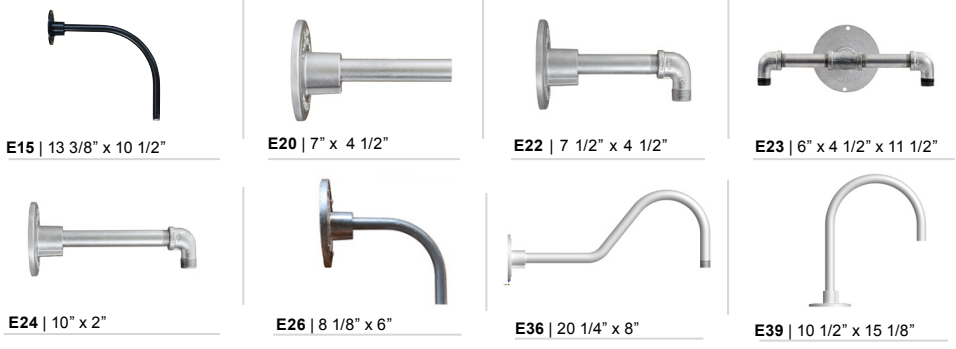

Project: _____
Fixture Type: _____ Quantity: _____
Customer: _____

ARM MOUNTS | Dimensions are Projection x Height | CB included with all arms