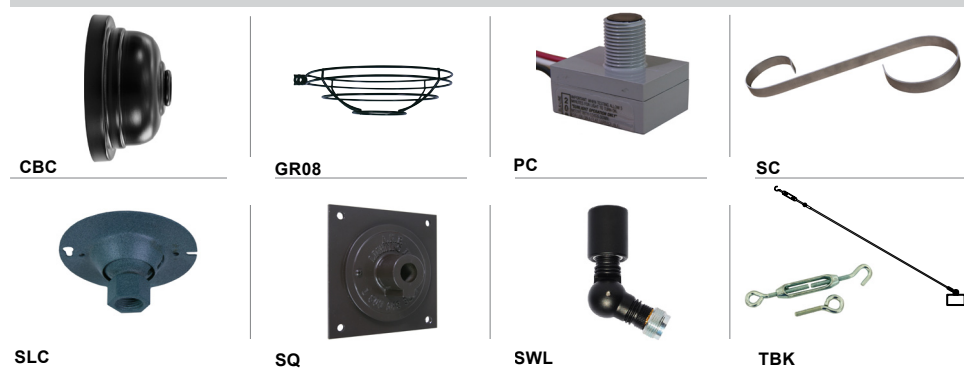

Consult Factory for additional paint charges and availability.

Project: _____
 Fixture Type: _____ Quantity: _____
 Customer: _____

ARM MOUNTS | Dimensions are Projection x Height | CB included with all arms

WALL MOUNTS | Dimensions are Projection x Height

ACCESSORIES

GLASS & GUARDS
UP TO 100W MAX

Glass Legend: CL = Clear FR = Frosted PR = Prismatic
 100 = Small 200 = Large

Glass Only (6 1/2" H X 4 1/8" W)

100GLCL
 100GLFR
 100GLPR