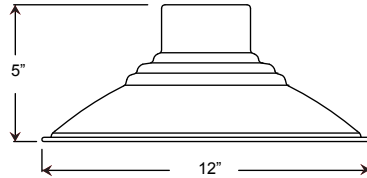

Project: \_\_\_\_\_

Fixture Type: \_\_\_\_\_ Quantity: \_\_\_\_\_

Customer: \_\_\_\_\_

Weight: 1.5 lbs

**MC12**

**200w Max**

**Medium Base**

**Catalog Number**