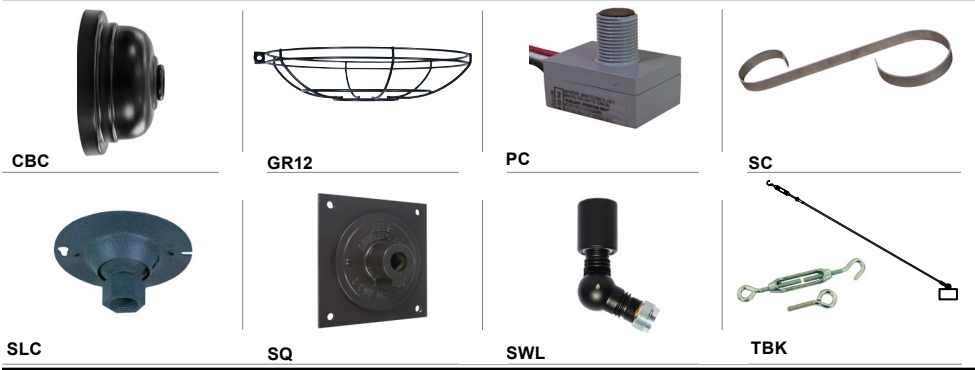

Project: \_\_\_\_\_  
 Fixture Type: \_\_\_\_\_ Quantity: \_\_\_\_\_  
 Customer: \_\_\_\_\_

**ARM MOUNTS** | Dimensions are Projection x Height | CB included with all arms

**WALL MOUNTS** | Dimensions are Projection x Height | **POST MOUNTS** | Dimensions are Projection x Height

**ACCESSORIES**

**GLASS & GUARDS**

**UP TO 200W MAX**

Glass Legend: **CL** = Clear **FR** = Frosted **PR** = Prismatic  
**100** = Small **200** = Large

**Glass Only (9 1/4" H X 5" W)**

	<b>200GLCL</b> <b>200GLFR</b> <b>200GLPR</b>
--	--