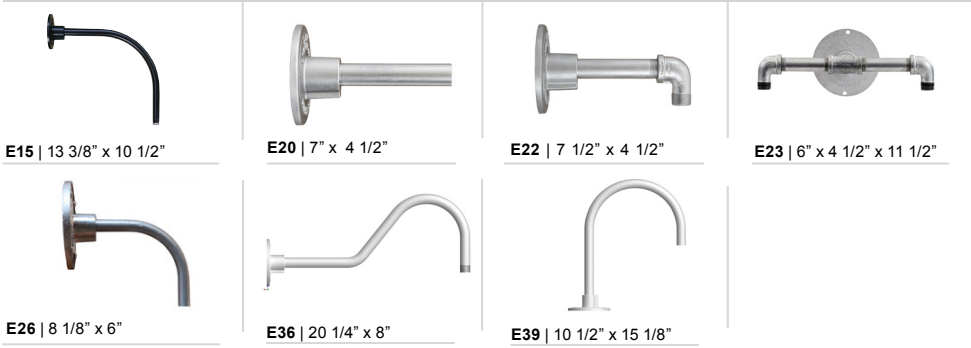

Project: _____
Fixture Type: _____ Quantity: _____
Customer: _____

ARM MOUNTS | Dimensions are Projection x Height | CB included with all arms