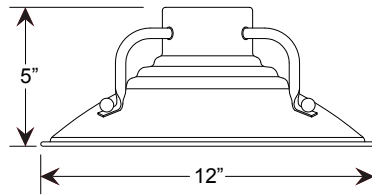

Project: _____
 Fixture Type: _____ Quantity: _____
 Customer: _____

Weight: 1.5 lbs

Specifications

Material:
 RLM shades are constructed of heavy duty spun aluminum. Wall back plate and ballast housing are cast aluminum. All fasteners are stainless steel. Inside of shade is reflective white finish for all colors except galvanized paint finish. Screw hardware may not match paint.