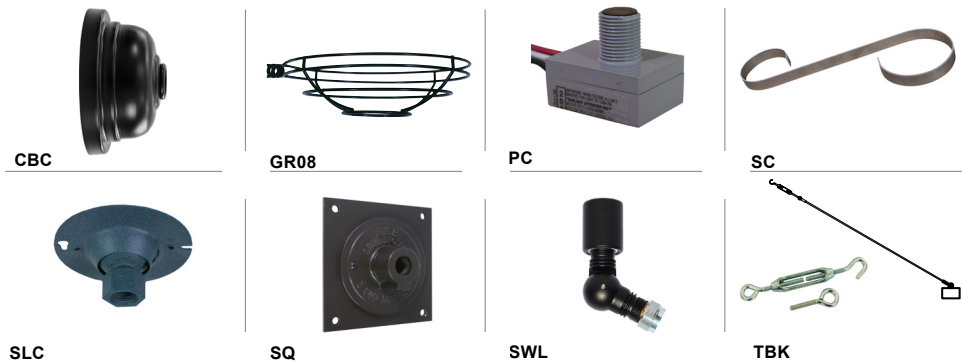

Consult Factory for additional paint charges and availability.

WARRANTY

See www.ANPlighting.com for complete fixture warranty

Project: _____

Fixture Type: _____ Quantity: _____

Customer: _____

ARM MOUNTS | Dimensions are Projection x Height | CB included with all arms

WALL MOUNTS | Dimensions are Projection x Height

ACCESSORIES

GLASS & GUARDS

UP TO 100W MAX

Glass Legend: **CL** = Clear **FR** = Frosted **PR** = Prismatic
100 = Small **200** = Large

Glass Only (6 1/2" H X 4 1/8" W)