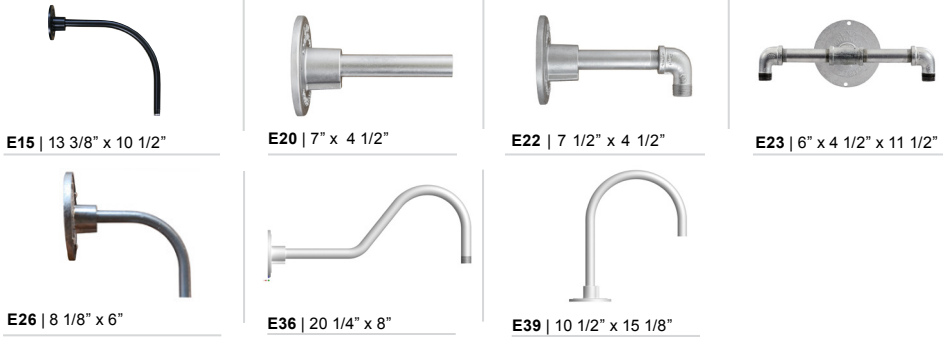

Consult Factory for additional paint charges and availability.

WARRANTY

See www.ANPlighting.com for complete fixture warranty

Project: _____

Fixture Type: _____ Quantity: _____

Customer: _____

ARM MOUNTS | Dimensions are Projection x Height | CB included with all arms

WALL MOUNTS | Dimensions are Projection x Height

ACCESSORIES

GLASS & GUARDS

UP TO 100W MAX

Glass Legend: **CL** = Clear **FR** = Frosted **PR** = Prismatic
100 = Small **200** = Large

Glass Only (6 1/2" H X 4 1/8" W)