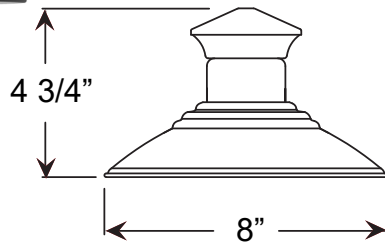

Project: _____
 Fixture Type: _____ Quantity: _____
 Customer: _____

Weight: 1.0 lb

Specifications

Material:
 RLM shades are constructed of heavy duty spun aluminum. Wall back plate and ballast housing are cast aluminum. All fasteners are stainless steel. Inside of shade is reflective white finish for all colors except galvanized paint finish. Screw hardware may not match paint.