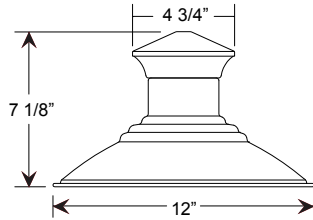

Project: \_\_\_\_\_  
 Fixture Type: \_\_\_\_\_ Quantity: \_\_\_\_\_  
 Customer: \_\_\_\_\_

Weight: 1.5 lbs

**MCT12**  
**200w Max**  
**Medium Base**

Catalog Number

MCT12

**Specifications**

**Material:**  
 RLM shades are constructed of heavy duty spun aluminum. Wall back plate and ballast housing are cast aluminum. All fasteners are stainless steel. Inside of shade is reflective white finish for all colors except galvanized paint finish. Screw hardware may not match paint.

**Glass:**  
 Choice of clear, frosted or prismatic glass.

**Electrical:**  
 Medium Base Socket, 200w Maximum or GU24 Socket. Approximately 12" of pull wire extends from fixture. Additional pull wire provided for post mount arms and wall mounts.