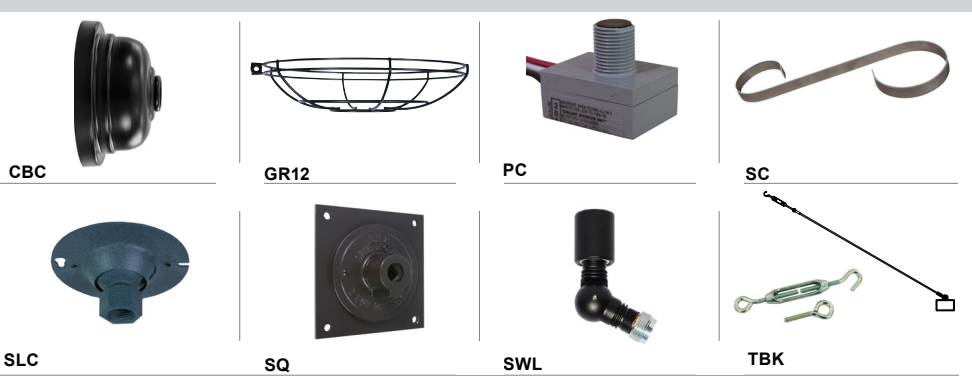

Project: \_\_\_\_\_  
 Fixture Type: \_\_\_\_\_ Quantity: \_\_\_\_\_  
 Customer: \_\_\_\_\_

**ARM MOUNTS** | Dimensions are Projection x Height | CB included with all arms

**WALL MOUNTS** | Dimensions are Projection x Height | **POST MOUNTS** | Dimensions are Projection x Height

**ACCESSORIES**

**GLASS & GUARDS**

UP TO 200W MAX	
Glass Legend: CL = Clear FR = Frosted PR = Prismatic 100 = Small 200 = Large	
Glass Only (9 1/4" H X 5" W)	
	200GLCL 200GLFR 200GLPR
Glass with Cast Guard (10 1/4" H X 5 1/2" W)	
	200GLCLGUPC 200GLFRGUPC 200GLPRGUPC
Glass with Wire Guard (10 1/4" H X 5" W)	
	200GLCLGUP 200GLFRGUP 200GLPRGUP
GUPC Guard Only (10 1/4" H X 5 1/2" W)	
	200GLGUPC (Cast Guard)
GUP Guard Only (10 1/4" H X 5" W)	
	200GLGUP (Wire Guard)
	AC (Acorn Glass -- Clear Stipple Only)
	100GLBG (6" White Ball Glass)