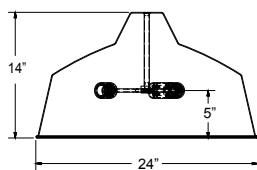

Project: _____

Fixture Type: _____ Quantity: _____

Customer: _____

Specifications

Material:
RLM shades are constructed of heavy duty spun aluminum. Wall back plate and ballast housing are cast aluminum. All fasteners are stainless steel. Inside of shade is reflective white finish for all colors except galvanized paint finish. Screw hardware may not match paint.

Glass:
Choice of clear, frosted or prismatic glass is optional.
(Not available with 3-light)

Lens:
Flat, 92% transmission white acrylic lens, 0.059" thick is optional.
(Not available with 3-light)

Electrical:
Medium Base Socket, 200w Maximum or GU24 Socket.
Approximately 12" of pull wire extends from fixture. Additional pull wire provided for post mount arms and wall mounts.

Certifications:
Cord mounts are UL Listed for dry locations. Arm mount, stem mount and wall mount are UL Listed for wet locations.

Finish:
A polyester powder coat high quality finish is electro-statically applied and baked at 430° for exceptional durability and color retention. Products undergo an intensive five-step cleansing and pretreatment process for maximum paint adhesion.

Marine grade finish provides superior salt, humidity and UV protection. This coating withstands up to 3000 hours of continuous salt spray, comes with a 5-year warranty and is available in either a textured or gloss surface.

Modifications:
Consult factory for custom or modified designs.

OSAB24
200w Max
Medium Base

Weight: 10.5 lbs

Catalog Logic

OSAB24 - MB - E6 - CBC - 100GLCL - 72 - 72 - 72

RLM Style Lamp Base Mounting Source Accessories Glass Finish Inside Shade 3-light Cluster Finish

Catalog Number	1	2	3	4	5	6	7
OSAB24							

1 LAMP BASE	
MB	(Medium Base, 200w Max)
GU24	(GU24 Base)
3MBQS	(3-light medium base curved arm cluster, small)