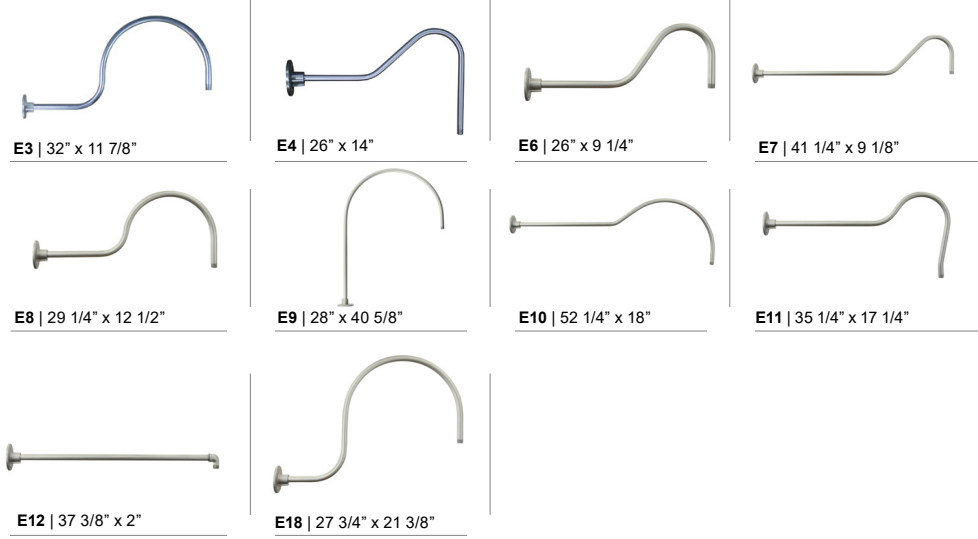

Project: _____
Fixture Type: _____ Quantity: _____
Customer: _____

ARM MOUNTS | Dimensions are Projection x Height | CB included with all arms