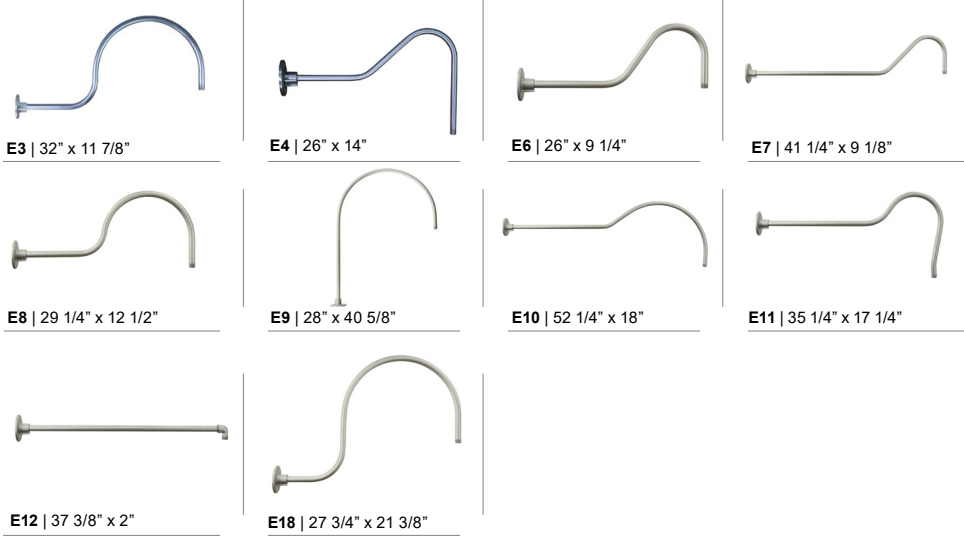

Project: _____
Fixture Type: _____ Quantity: _____
Customer: _____

ARM MOUNTS | Dimensions are Projection x Height | CB included with all arms