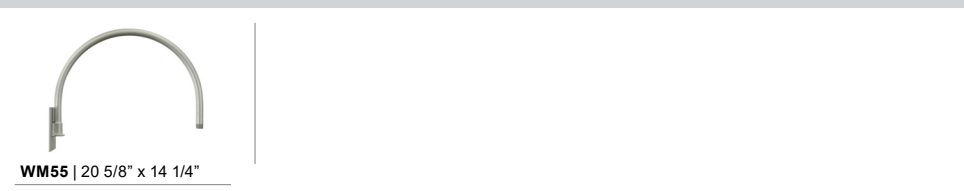

WALL MOUNTS | Dimensions are Projection x Height