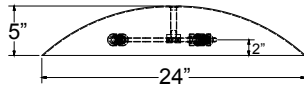

Project: _____

Fixture Type: _____ Quantity: _____

Customer: _____

Medium Base

3-Light Cluster

Weight: 8.0 lbs

Specifications

Material:
RLM shades are constructed of heavy duty spun aluminum. Wall back plate and ballast housing are cast aluminum. All fasteners are stainless steel. Inside of shade is reflective white finish for all colors except galvanized paint finish. Screw hardware may not match paint.