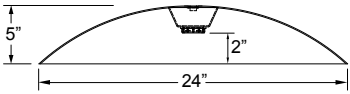

Project: _____

Fixture Type: _____ Quantity: _____

Customer: _____

Medium Base

3-Light Cluster

Weight: 8.0 lbs

Specifications

Material:
RLM shades are constructed of heavy duty spun aluminum. Wall back plate and ballast housing are cast aluminum. All fasteners are stainless steel. Inside of shade is reflective white finish for all colors except galvanized paint finish. Screw hardware may not match paint.