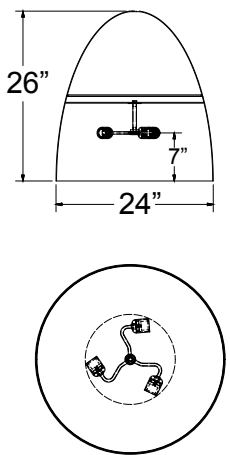

3-Light Cluster

Specifications

Material:
RLM shades are constructed of heavy duty spun aluminum. Wall back plate and ballast housing are cast aluminum. All fasteners are stainless steel. Inside of shade is reflective white finish for all colors except galvanized paint finish. Screw hardware may not match paint.

Glass:
Choice of clear, frosted or prismatic glass is optional. (Not available with 3-light)

Electrical:
Medium Base Socket, 200w Maximum or GU24 Socket.
Approximately 12" of pull wire extends from fixture. Additional pull wire provided for post mount arms and wall mounts.

Certifications:
Cord mounts are UL Listed for dry locations. Arm mount, stem mount and wall mount are UL Listed for wet locations.

Finish:
A polyester powder coat high quality finish is electro-statically applied and baked at 430° for exceptional durability and color retention. Products undergo an intensive five-step cleansing and pretreatment process for maximum paint adhesion.

Marine grade finish provides superior salt, humidity and UV protection. This coating withstands up to 3000 hours of continuous salt spray, comes with a 5-year warranty and is available in either a textured or gloss surface.

Modifications:
Consult factory for custom or modified designs.

Weight: 19.0 lbs

OSGG24
200w Max
Medium Base

Catalog Logic

OSGG24 - MB - E6 - CBC - 100GLCL - 72 - 72 - 72

RLM Lamp Mounting Accessories Glass Finish Inside Shade 3-light
Style Base Source Putty Finish Finish Cluster Finish

Catalog Number	1	2	3	4	5	6	7
OSGG24							

1 LAMP BASE	
MB	(Medium Base, 200w Max)
GU24	(GU24 Base)
3MBQS	(3-light medium base curved arm cluster, small)

2 MOUNTING SOURCES*	
Arm Mounts (Cast back plate included)	
E3 E4 E6 E7 E8 E9 E10 E11 E12 E18	

Wall Mounts	
WM55	
Cable Mounts** (Includes 1" x 5 3/8" canopy)	

SSC-BLC	(Stainless steel cable with 6' Black SJT Cord)
SSC-WHC	(Stainless steel cable with 6' White SJT Cord)
SSC-XXXX	(Stainless steel cable with 6' Color cord. Replace XXXX with color cord designation below)

**Cord/Cable Canopy finish will match fixture finish.	
SJT Cord	
BLC (6' Black SJT Cord)	WHC (6' White SJT Cord)
Solid Fabric Colored Cords	
BLSF (6' Black)	ORSF (6' Orange)
GYSF (6' Gray)	LGSF (6' Lime Green)
CHSF (6' Chocolate Brown)	KGSF (6' Kelly Green)
WHSF (6' White)	CBSF (6' Cobalt Blue)
CASF (6' Cardinal)	SBSF (6' Sky Blue)
Patterned Fabric Colored Cords	
BWHPF (6' Black/White Houndstooth)	BIHPF (6' Brown/Ivory Houndstooth)
GYCPF (6' Gray/Citrus Yellow)	MOSPF (6' Magenta/Orange Stripe)
NMTPF (6' Navy Mini Tweed)	

Glossy Fabric Colored Cords	
GMGF (6' Gun Metal)	SSGF (6' Sterling Silver)
CPGF (6' Copper Penny)	BRGF (6' Bronze)
GOGF (6' Gold)	

Stem Mounts (Includes STC Flat Canopy)					
1/2" (13/16" OD) Rigid			3/4" (1" OD) Rigid Stems		
2ST6	2ST12	2ST18	3ST6	3ST12	3ST18
2ST24	2ST36	2ST48	3ST24	3ST36	3ST48
2ST60	2ST72	2ST96	3ST60	3ST72	3ST96

*Arm mount, Wall mount or Stem finish will match fixture finish.