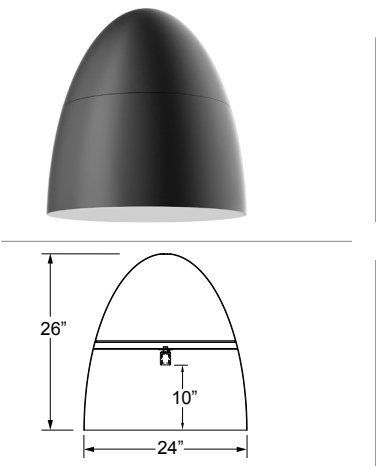

Project: _____
Fixture Type: _____ Quantity: _____
Customer: _____

Medium Base