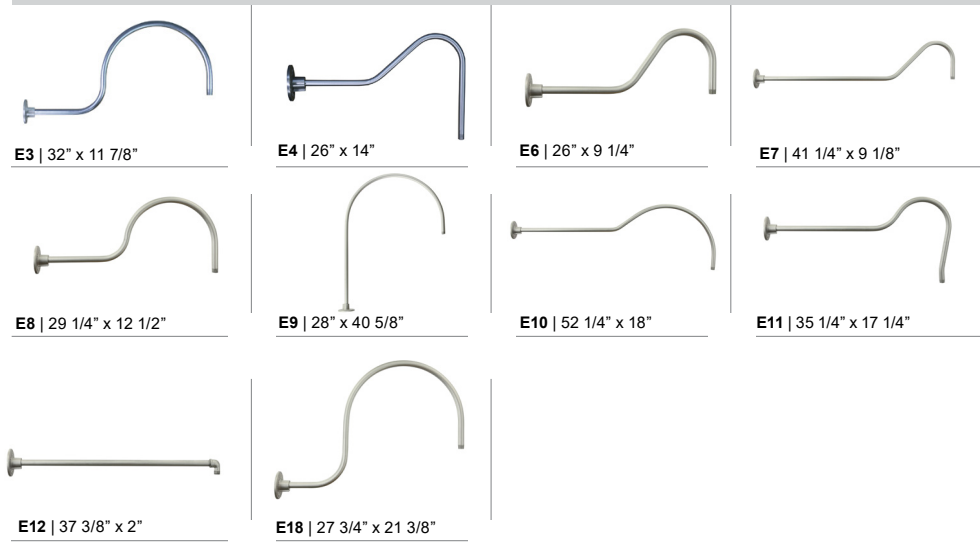

Project: _____
Fixture Type: _____ Quantity: _____
Customer: _____

ARM MOUNTS | Dimensions are Projection x Height | CB included with all arms