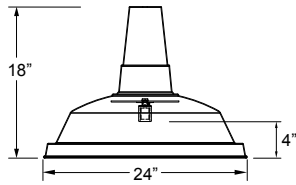

Project: _____
Fixture Type: _____ Quantity: _____
Customer: _____

Specifications

Material:
RLM shades are constructed of heavy duty spun aluminum. Wall back plate and ballast housing are cast aluminum. All fasteners are stainless steel. Inside of shade is reflective white finish for all colors except galvanized paint finish. Screw hardware may not match paint.

Glass:
Choice of clear, frosted or prismatic glass is optional. (Not available with 3-light)

Lens:
Flat, 92% transmission white acrylic lens, 0.059" thick is optional. (Not available with 3-light)

Electrical:
Medium Base Socket, 200w Maximum or GU24 Socket.
Approximately 12" of pull wire extends from fixture. Additional pull wire provided for post mount arms and wall mounts.

Certifications:
Cord mounts are UL Listed for dry locations. Arm mount, stem mount and wall mount are UL Listed for wet locations.

Finish:
A polyester powder coat high quality finish is electro-statically applied and baked at 430° for exceptional durability and color retention. Products undergo an intensive five-step cleansing and pretreatment process for maximum paint adhesion.

Marine grade finish provides superior salt, humidity and UV protection. This coating withstands up to 3000 hours of continuous salt spray, comes with a 5-year warranty and is available in either a textured or gloss surface.

Modifications:
Consult factory for custom or modified designs.

Medium Base

Weight: 10.0 lbs

**OSNC24
200w Max
Medium Base**

Catalog Logic

OSNC24 - **MB** - **E6** - **CBC** - **100GLCL** - **72** - **72** - **72**
RLM Style Lamp Base Mounting Source Accessories Glass Finish Inside Shade 3-light Cluster Finish

Catalog Number	1	2	3	4	5	6	7
OSNC24	—	—	—	—	—	—	—

1 LAMP BASE	
MB	(Medium Base, 200w Max)
GU24	(GU24 Base)
3MBQS	(3-light medium base curved arm cluster, small)

2 MOUNTING SOURCES*	
Arm Mounts (Cast back plate included)	
E3 E4 E6 E7 E8 E9 E10 E11 E12 E18	
Wall Mount	
WM55	

Cable Mounts** (Includes 1" x 5 3/8" canopy)	
SSC-BLC	(Stainless steel cable with 6' Black SJT Cord)
SSC-WHC	(Stainless steel cable with 6' White SJT Cord)
SSC-XXXX	(Stainless steel cable with 6' Color cord. Replace XXXX with color cord designation below)

**Cord/Cable Canopy finish will match fixture finish.	
SJT Cord	
BLC (6' Black SJT Cord)	WHC (6' White SJT Cord)
Solid Fabric Colored Cords	
BLSF (6' Black)	ORSF (6' Orange)
GYSF (6' Gray)	LGSF (6' Lime Green)
CHSF (6' Chocolate Brown)	KGSF (6' Kelly Green)
WHSF (6' White)	CBSF (6' Cobalt Blue)
CASF (6' Cardinal)	SBSF (6' Sky Blue)
Patterned Fabric Colored Cords	
BWHPF (6' Black/White Houndstooth)	BIHPF (6' Brown/Ivory Houndstooth)
GYCPF (6' Gray/Citrus Yellow)	MOSPF (6' Magenta/Orange Stripe)
NMTPF (6' Navy Mini Tweed)	
Glossy Fabric Colored Cords	
GMGF (6' Gun Metal)	SSGF (6' Sterling Silver)
CPGF (6' Copper Penny)	BRGF (6' Bronze)
GOGF (6' Gold)	

Stem Mounts (Includes STC Flat Canopy)	
1/2" (13/16" OD) Rigid	3/4" (1" OD) Rigid Stems
2ST6 2ST12 2ST18	3ST6 3ST12 3ST18
2ST24 2ST36 2ST48	3ST24 3ST36 3ST48
2ST60 2ST72 2ST96	3ST60 3ST72 3ST96

*Arm mount, Wall mount or Stem finish will match fixture finish.

3 ACCESSORIES*	
CBC	(Cast back plate Spun Alum Cover)*
SLC	(Sloped Ceiling Mount Canopy, 20" Max)*
SQ	(Square Back Plate)*
TBK	(Turn Buckle Kit)*
WH	(White Flat Acrylic Lens) (Not available with 3 Light)
*Accessory finish will match fixture finish.	

4 GLASS & GUARD* (Not available with 3-light)	
Up to 100w Only	
100GLCL	(Clear Glass)
100GLFR	(Frosted Glass)
100GLPR	(Prismatic Glass)
100GLCLGUP	(Clear Glass & Small Wire Guard)
100GLFRGUP	(Frosted Glass & Small Wire Guard)
100GLPRGUP	(Prismatic Glass & Small Wire Guard)
100GLCLGUPC	(Clear Glass & Cast Guard)
100GLFRGUPC	(Frosted Glass & Cast Guard)
100GLPRGUPC	(Prismatic Glass & Cast Guard)
100GLGUP	(Small Wire Guard with No Glass)
100GLGUPC	(Cast Guard with No Glass)
*Cast and Wire Guard Finish will match fixture finish.	

WARRANTY	
See www.ANPlighting.com for complete fixture warranty.