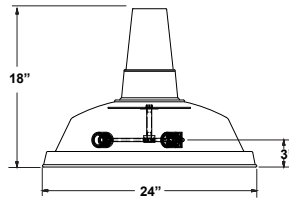

Project: _____
Fixture Type: _____ Quantity: _____
Customer: _____

Specifications

Material:
RLM shades are constructed of heavy duty spun aluminum. Wall back plate and ballast housing are cast aluminum. All fasteners are stainless steel. Inside of shade is reflective white finish for all colors except galvanized paint finish. Screw hardware may not match paint.

Glass:
Choice of clear, frosted or prismatic glass is optional. (Not available with 3-light)

Lens:
Flat, 92% transmission white acrylic lens, 0.059" thick is optional. (Not available with 3-light)

Electrical:
Medium Base Socket, 200w Maximum or GU24 Socket.
Approximately 12" of pull wire extends from fixture. Additional pull wire provided for post mount arms and wall mounts.

Certifications:
Cord mounts are UL Listed for dry locations. Arm mount, stem mount and wall mount are UL Listed for wet locations.

Finish:
A polyester powder coat high quality finish is electro-statically applied and baked at 430° for exceptional durability and color retention. Products undergo an intensive five-step cleansing and pretreatment process for maximum paint adhesion.

Marine grade finish provides superior salt, humidity and UV protection. This coating withstands up to 3000 hours of continuous salt spray, comes with a 5-year warranty and is available in either a textured or gloss surface.

Modifications:
Consult factory for custom or modified designs.

Medium Base

3-Light Cluster

Weight: 10.0 lbs

**OSNC24
200w Max
Medium Base**

Catalog Logic

OSNC24 - **MB** - **E6** - **CBC** - **100GLCL** - **72** - **72** - **72**
RLM Style Lamp Base Mounting Source Accessories Glass Finish Inside Shade 3-light Cluster Finish

Catalog Number	1	2	3	4	5	6	7
OSNC24	—	—	—	—	—	—	—

1 LAMP BASE	
MB	(Medium Base, 200w Max)
GU24	(GU24 Base)
3MBQS	(3-light medium base curved arm cluster, small)

2 MOUNTING SOURCES*	
Arm Mounts (Cast back plate included)	
E3 E4 E6 E7 E8 E9 E10 E11 E12 E18	
Wall Mount	
WM55	

Cable Mounts** (Includes 1" x 5 3/8" canopy)	
SSC-BLC	(Stainless steel cable with 6' Black SJT Cord)
SSC-WHC	(Stainless steel cable with 6' White SJT Cord)
SSC-XXXX	(Stainless steel cable with 6' Color cord. Replace XXXX with color cord designation below)

**Cord/Cable Canopy finish will match fixture finish.	
SJT Cord	
BLC (6' Black SJT Cord)	WHC (6' White SJT Cord)
Solid Fabric Colored Cords	
BLSF (6' Black)	ORSF (6' Orange)
GYSF (6' Gray)	LGSF (6' Lime Green)
CHSF (6' Chocolate Brown)	KGSF (6' Kelly Green)
WHSF (6' White)	CBSF (6' Cobalt Blue)
CASF (6' Cardinal)	SBSF (6' Sky Blue)
Patterned Fabric Colored Cords	
BWHPF (6' Black/White Houndstooth)	BIHPF (6' Brown/Ivory Houndstooth)
GYCPF (6' Gray/Citrus Yellow)	MOSPF (6' Magenta/Orange Stripe)
NMTPF (6' Navy Mini Tweed)	
Glossy Fabric Colored Cords	
GMGF (6' Gun Metal)	SSGF (6' Sterling Silver)
CPGF (6' Copper Penny)	BRGF (6' Bronze)
GOGF (6' Gold)	

Stem Mounts (Includes STC Flat Canopy)	
1/2" (13/16" OD) Rigid	3/4" (1" OD) Rigid Stems
2ST6 2ST12 2ST18	3ST6 3ST12 3ST18
2ST24 2ST36 2ST48	3ST24 3ST36 3ST48
2ST60 2ST72 2ST96	3ST60 3ST72 3ST96

*Arm mount, Wall mount or Stem finish will match fixture finish.

3 ACCESSORIES*	
CBC	(Cast back plate Spun Alum Cover)*
SLC	(Sloped Ceiling Mount Canopy, 20" Max)*
SQ	(Square Back Plate)*
TBK	(Turn Buckle Kit)*
WH	(White Flat Acrylic Lens) (Not available with 3 Light)
*Accessory finish will match fixture finish.	

4 GLASS & GUARD* (Not available with 3-light)	
Up to 100w Only	
100GLCL	(Clear Glass)
100GLFR	(Frosted Glass)
100GLPR	(Prismatic Glass)
100GLCLGUP	(Clear Glass & Small Wire Guard)
100GLFRGUP	(Frosted Glass & Small Wire Guard)
100GLPRGUP	(Prismatic Glass & Small Wire Guard)
100GLCLGUPC	(Clear Glass & Cast Guard)
100GLFRGUPC	(Frosted Glass & Cast Guard)
100GLPRGUPC	(Prismatic Glass & Cast Guard)
100GLGUP	(Small Wire Guard with No Glass)
100GLGUPC	(Cast Guard with No Glass)
*Cast and Wire Guard Finish will match fixture finish.	

WARRANTY	
See www.ANPlighting.com for complete fixture warranty.