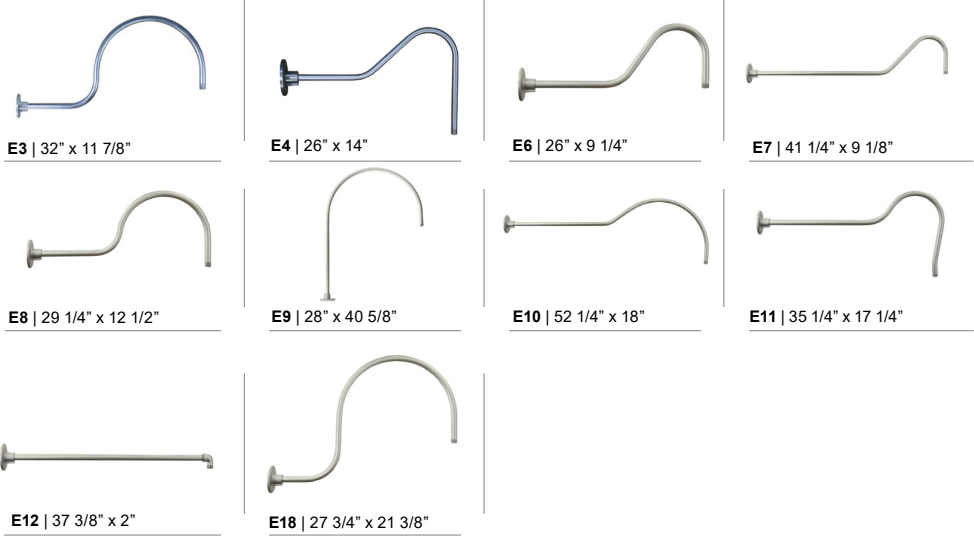

Project: _____
Fixture Type: _____ Quantity: _____
Customer: _____

ARM MOUNTS | Dimensions are Projection x Height | CB included with all arms