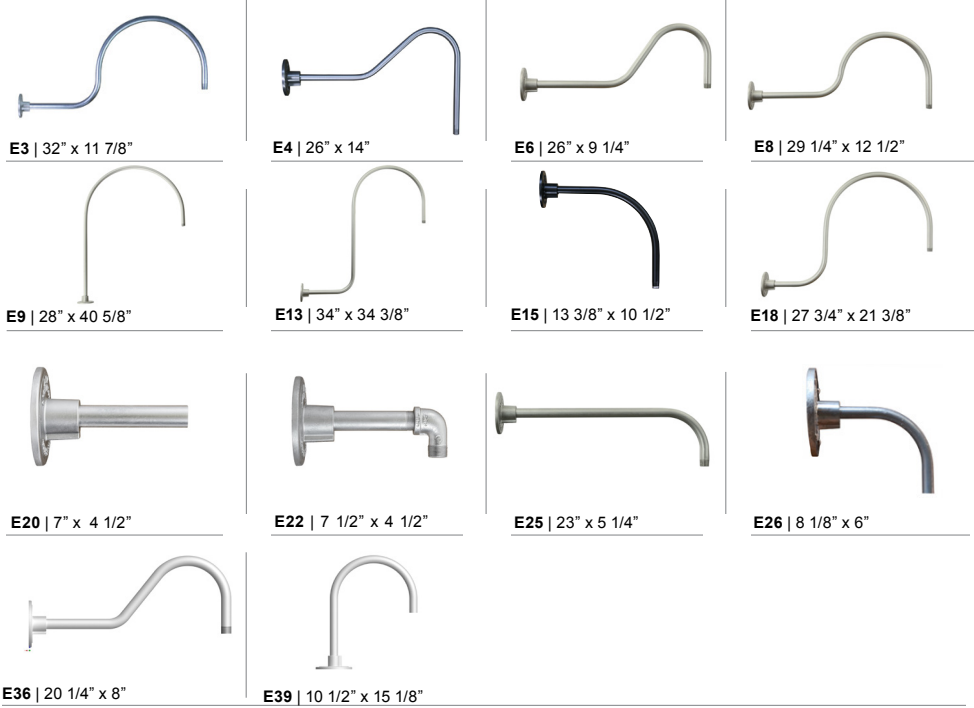

Project: _____
Fixture Type: _____ Quantity: _____
Customer: _____

ARM MOUNTS | Dimensions are Projection x Height | CB included with all arms