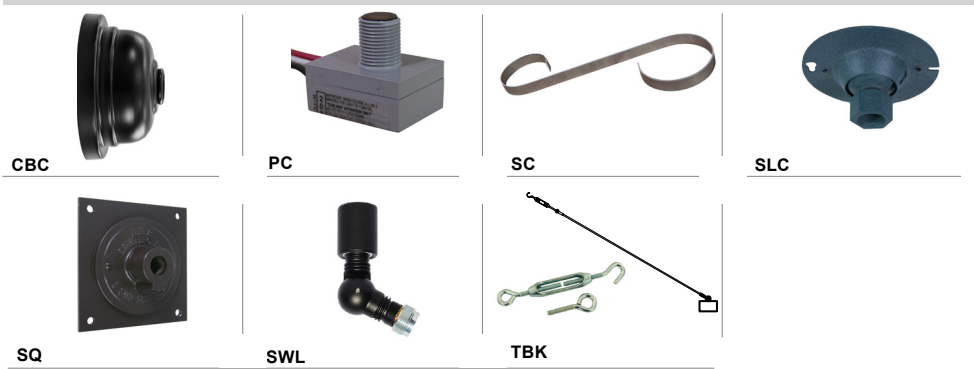

Project: _____
 Fixture Type: _____ Quantity: _____
 Customer: _____

ARM MOUNTS | Dimensions are Projection x Height | CB included with all arms

WALL MOUNTS | Dimensions are Projection x Height | **POST MOUNTS** | Dimensions are Projection x Height

ACCESSORIES

| GLASS & GUARDS UP TO 100W MAX | |
|---|----------------------------------|
| Glass Legend: CL = Clear FR = Frosted PR = Prismatic 100 = Small 200 = Large | |
| Glass Only (6 1/2" H X 4 1/8" W) | |
| | 100GLCL |
| | 100GLFR |
| | 100GLPR |
| Glass with Cast Guard (7 1/2" H X 4 1/8" W) | |
| | 100GLCLGUPC |
| | 100GLFRGUPC |
| | 100GLPRGUPC |
| Glass with Wire Guard (7 1/2" H X 4 1/8" W) | |
| | 100GLCLGUP |
| | 100GLFRGUP |
| | 100GLPRGUP |
| Guards Only (7 1/2" H X 4 1/8" W) | |
| | 100GLGUPC (Cast Guard) |
| | 100GLGUP (Wire Guard) |
| | 100GLBG (6" White Ball Glass) |