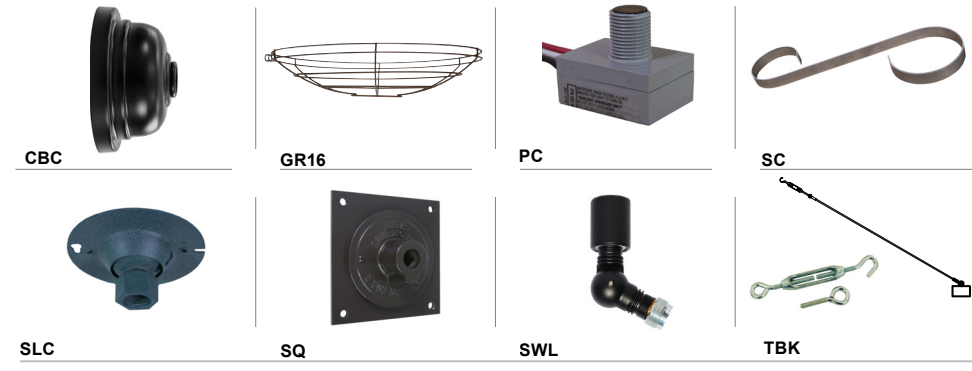

| 4 ACCESSORIES* |
|--|
| <p>CBC (Cast back plate Spun Alum Cover)*</p> <p>GR16 (16" Wire Grill)*</p> <p>PC (Button Photo Cell) Remote Only</p> <p>SC (Scroll for Arms)*</p> <p>SLC (Sloped Ceiling Mount Canopy, 20° Max)*</p> <p>SQ (Square Back Plate)*</p> <p>SWL (Adjustable Locking Swivel)*</p> <p>TBK (Turn Buckle Kit)*</p> <p>*Accessory finish will match fixture finish.</p> |

08012019

Project: _____
 Fixture Type: _____ Quantity: _____
 Customer: _____

ARM MOUNTS | Dimensions are Projection x Height | CB included with all arms

WALL MOUNTS | Dimensions are Projection x Height | **POST MOUNTS** | Dimensions are Projection x Height

ACCESSORIES

| GLASS & GUARDS UP TO 200W MAX | |
|--|--|
| Glass Legend: CL = Clear FR = Frosted PR = Prismatic 100 = Small 200 = Large | |
| Glass Only (9 1/4" H X 5" W) | |
| | 200GLCL 200GLFR 200GLPR |
| Glass with Cast Guard (10 1/4" H X 5 1/2" W) | |
| | 200GLCLGUPC 200GLFRGUPC 200GLPRGUPC |
| Glass with Wire Guard (10 1/4" H X 5" W) | |
| | 200GLCLGUP 200GLFRGUP 200GLPRGUP |
| GUPC Guard Only (10 1/4" H X 5 1/2" W) | |
| | 200GLGUPC (Cast Guard) |
| GUP Guard Only (10 1/4" H X 5" W) | |
| | 200GLGUP (Wire Guard) |
| | AC (Acorn Glass -- Clear Stipple Only) |
| | 100GLBG (6" White Ball Glass) |