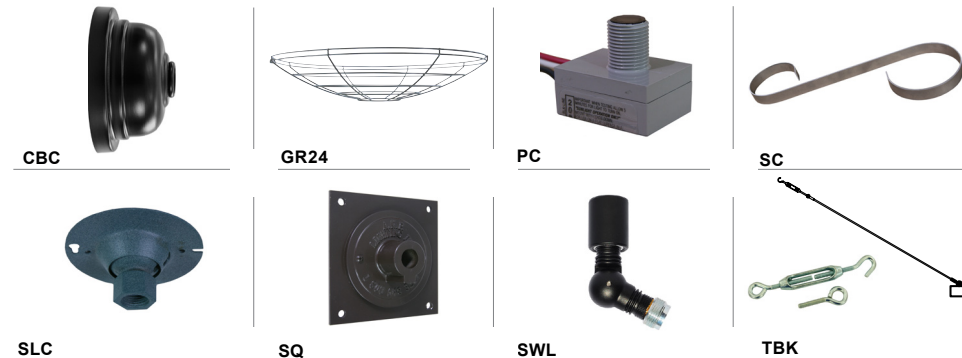

Project: _____

Fixture Type: _____ Quantity: _____

Customer: _____

ARM MOUNTS | Dimensions are Projection x Height | CB included with all arms

WALL MOUNTS | Dimensions are Projection x Height | **POST MOUNTS** | Dimensions are Projection x Height

ACCESSORIES

GLASS & GUARDS
UP TO 200W MAX

Glass Legend: **CL** = Clear **FR** = Frosted **PR** = Prismatic
100 = Small **200** = Large

Glass Only (9 1/4" H X 5" W)

200GLCL
200GLFR
200GLPR

Glass with Cast Guard (10 1/4" H X 5 1/2" W)