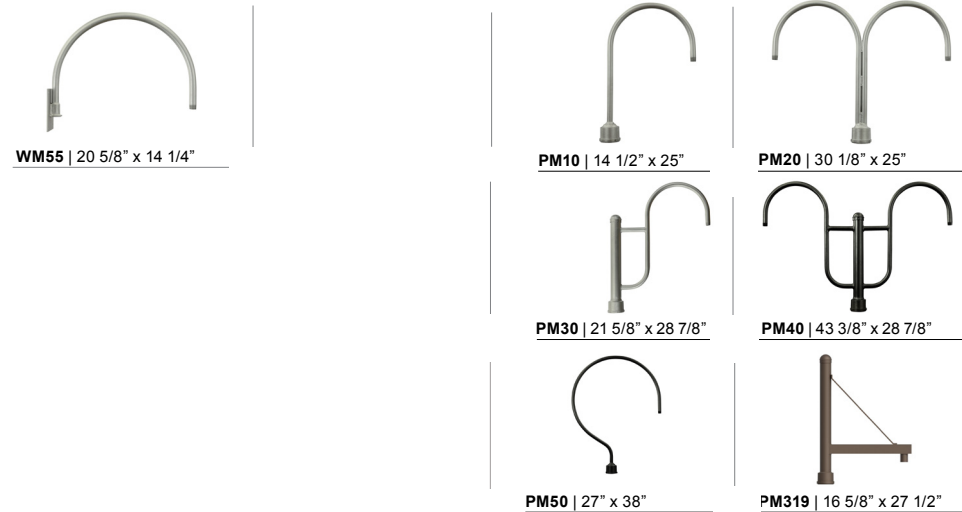

Project: _____

Fixture Type: _____ Quantity: _____

Customer: _____

ARM MOUNTS | Dimensions are Projection x Height | CB included with all arms

WALL MOUNTS | Dimensions are Projection x Height | **POST MOUNTS** | Dimensions are Projection x Height

ACCESSORIES

GLASS & GUARDS
UP TO 200W MAX

Glass Legend: **CL** = Clear **FR** = Frosted **PR** = Prismatic
100 = Small **200** = Large

Glass Only (9 1/4" H X 5" W)

200GLCL
200GLFR
200GLPR

Glass with Cast Guard (10 1/4" H X 5 1/2" W)