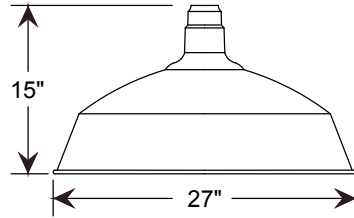

Project: \_\_\_\_\_  
 Fixture Type: \_\_\_\_\_ Quantity: \_\_\_\_\_  
 Customer: \_\_\_\_\_

Weight: 6.5 lbs

**WD527**  
**200w Max**  
**Medium Base**

**Specifications**

**Material:**  
 RLM shades are constructed of heavy duty spun aluminum. Wall back plate and ballast housing are cast aluminum. All fasteners are stainless steel. Inside of shade is reflective white finish for all colors except galvanized paint finish. Screw hardware may not match paint.