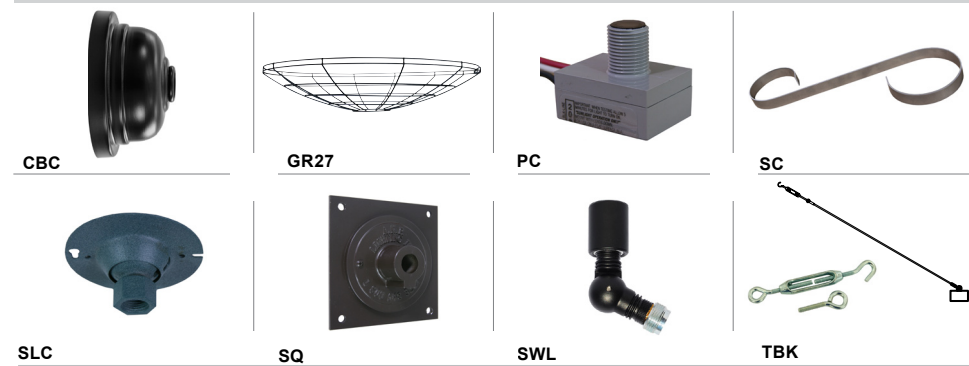

**Consult Factory for additional paint charges and availability.**

Project: \_\_\_\_\_  
 Fixture Type: \_\_\_\_\_ Quantity: \_\_\_\_\_  
 Customer: \_\_\_\_\_

**ARM MOUNTS** | Dimensions are Projection x Height | CB included with all arms

**WALL MOUNTS** | Dimensions are Projection x Height

**ACCESSORIES**

**GLASS & GUARDS**  
**UP TO 200W MAX**

Glass Legend: **CL** = Clear **FR** = Frosted **PR** = Prismatic  
**100** = Small **200** = Large