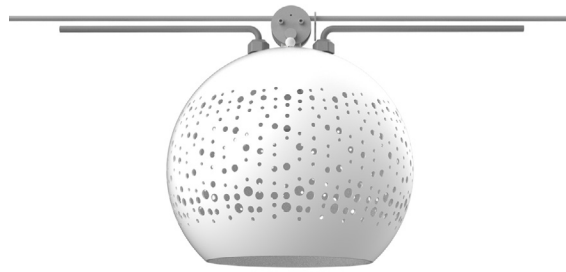

Project Name: \_\_\_\_\_

Fixture Type: \_\_\_\_\_ Quantity: \_\_\_\_\_

Customer: \_\_\_\_\_

**TWS12**  
Medium Base

Weight: 5 lbs.  
EPA: 0.85

**Specifications**

**Material:**  
All parts are heavy-duty spun aluminum. All hardware provided shall be stainless steel.

**Fixture Mounting:**  
Catenary hub accepts 1/4" diameter structural cable. Cable is not included and their connections to structures are to be designed by a qualified structural engineer. Tilt adjustment to 30°.

**Electrical:**  
Porcelain Medium Base Socket. Luminaire head has liquid-tight fittings and accepts 18-3 SJTW cable.

**Certifications:**  
UL Listed for outdoor, wet location. Luminaire is IP65.

**Finish:**  
A polyester powder coat high quality finish is electro-statically applied and baked at 430° for exceptional durability and color retention. Products undergo an intensive five-step cleansing and pretreatment process for maximum paint adhesion.