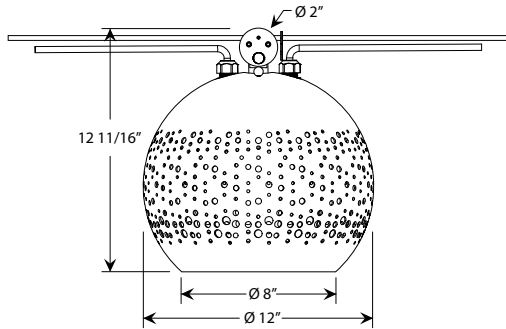

Project Name: \_\_\_\_\_

Fixture Type: \_\_\_\_\_ Quantity: \_\_\_\_\_

Customer: \_\_\_\_\_

**TWS12**  
Medium Base

Weight: 5 lbs.  
EPA: 0.85

**Specifications**

**Material:**  
All parts are heavy-duty spun aluminum. All hardware provided shall be stainless steel.

**Fixture Mounting:**  
Catenary hub accepts 1/4" diameter structural cable. Cable is not included and their connections to structures are to be designed by a qualified structural engineer. Tilt adjustment to 30°.

**Electrical:**  
Porcelain Medium Base Socket. Luminaire head has liquid-tight fittings and accepts 18-3 SJTW cable.

**Certifications:**  
UL Listed for outdoor, wet location. Luminaire is IP65.

**Finish:**  
A polyester powder coat high quality finish is electro-statically applied and baked at 430° for exceptional durability and color retention. Products undergo an intensive five-step cleansing and pretreatment process for maximum paint adhesion.