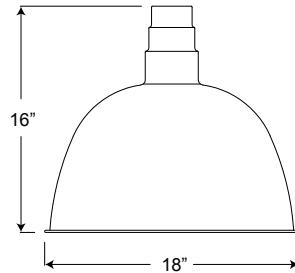

Project: _____

Fixture Type: _____ Quantity: _____

Customer: _____

Specifications

Material:
RLM shades are constructed of heavy duty spun aluminum. Wall back plate and ballast housing are cast aluminum. All fasteners are stainless steel. Inside of shade is reflective white finish for all colors except galvanized paint finish. Screw hardware may not match paint.

Glass:
Choice of clear, frosted or prismatic glass.

Ballasts:
Fluorescent Ballast will be electronic. Fluorescent sockets will be 4 pin to accept quad or triple tube lamps.

Electrical:
4-Pin Socket; Multi-tap 120v, 208v, 240v & 277v.

illuminating
ENGINEERING SOCIETY

Finish:
A polyester powder coat high quality finish is electro-statically applied and baked at 430° for exceptional durability and color retention. Products undergo an intensive five-step cleansing and pretreatment process for maximum paint adhesion.

Marine grade finish provides superior salt, humidity and UV protection. This coating withstands up to 3000 hours of continuous salt spray, comes with a 5-year warranty and is available in either a textured or gloss surface.

Certifications:
Cord mounts are UL Listed for dry locations. Arm mount, stem mount and wall mount are UL Listed for wet locations.

Modifications:
Consult factory for custom or modified luminaires.

D618
CFL

Weight: 2.5 lbs