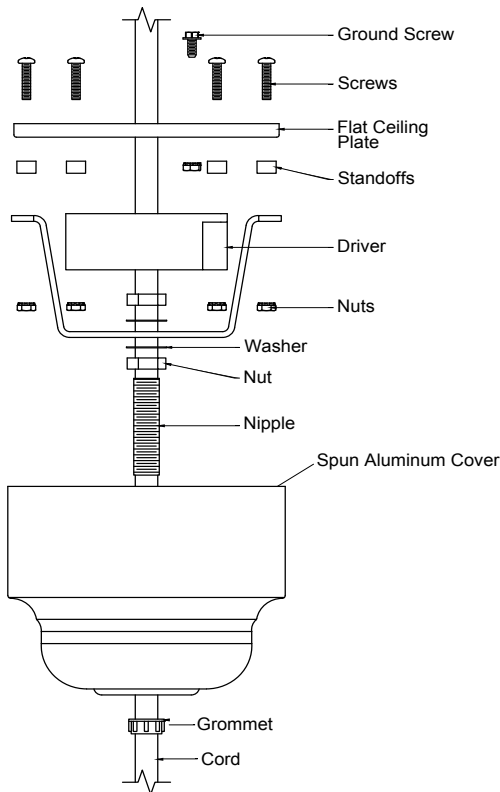

CRD-RTCC

6 1/2" OD X 5 5/8" OAH

Weight: 1.5 lbs