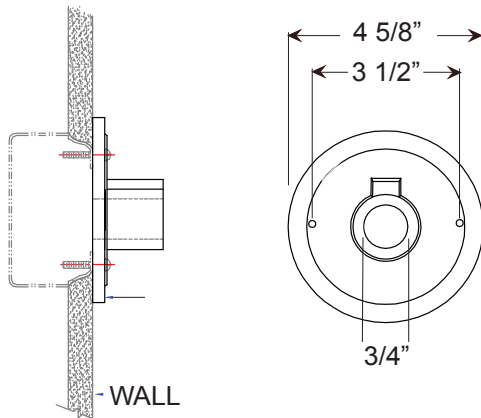

E22

7 1/2" x 4 5/8"

Weight: 1.5 lbs

ACCESSORIES

CBC
Cast Back Plate Cover
(Spun Aluminum)

SC
Scroll

SQ
Square Back Plate

CAST BACK PLATE MOUNTING DETAIL

Project: _____

Fixture Type: _____ Quantity: _____

Customer: _____

Specifications

General:
Due to size or weight, RLM arms may not accommodate all ANP RLM fixtures.

Cast back plate is provided as standard. Fits standard 4/0 junction box.

Material:
Arm is aluminum, Schedule 40, 3/4" ips. All parts are durable 356 cast aluminum. All mounting hardware provided shall be stainless steel or zinc plated steel and may not match finish.

Fixture Mounting:
Arm is threaded to attach to 3/4" fixture hub.

Electrical:
Pull wire provided with fixture.

Accessories:
Optional cast back plate cover (CBC) slides over arm and is secured to arm by a set screw.

Optional scroll (SC) is welded to arm per customer specification.