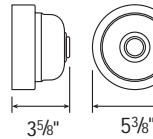

E22

7 1/2" x 4 5/8"

Weight: 1.5 lbs

ACCESSORIES

CBC
Cast Back Plate Cover
(Spun Aluminum)

SC
Scroll

SQ
Square Back Plate

CAST BACK PLATE MOUNTING DETAIL

Project: _____

Fixture Type: _____ Quantity: _____

Customer: _____

Specifications

General:
Due to size or weight, RLM arms may not accommodate all ANP RLM fixtures.

Cast back plate is provided as standard. Fits standard 4/0 junction box.

Material:
Arm is aluminum, Schedule 40, 3/4" ips. All parts are durable 356 cast aluminum. All mounting hardware provided shall be stainless steel or zinc plated steel and may not match finish.

Fixture Mounting:
Arm is threaded to attach to 3/4" fixture hub.