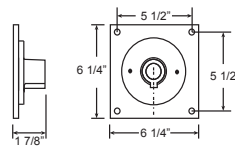

E22

7 1/2" x 4 5/8"

Weight: 1.5 lbs

ACCESSORIES

CBC
Cast Back Plate Cover
(Spun Aluminum)

SC
Scroll

SQ
Square Back Plate

CAST BACK PLATE MOUNTING DETAIL

Material:
Arm is aluminum, Schedule 40, 3/4" ips. All parts are durable 356 cast aluminum. All mounting hardware provided shall be stainless steel or zinc plated steel and may not match finish.

Fixture Mounting:
Arm is threaded to attach to 3/4" fixture hub.