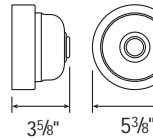

Material:
Arm is aluminum, Schedule 40, 3/4" ips. All parts are durable 356 cast aluminum. All mounting hardware provided shall be stainless steel or zinc plated steel and may not match finish.

Fixture Mounting:
Arm is threaded to attach to 3/4" fixture hub.

Modifications:
Consult factory for custom or modified arms.

E24

10" x 4 5/8"

Weight: 2.0 lbs

ACCESSORIES

CBC
Cast Back Plate Cover
(Spun Aluminum)

SC
Scroll

SQ
Square Back Plate