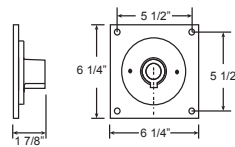

Material:
Arm is aluminum, Schedule 40, 3/4" ips. All parts are durable 356 cast aluminum. All mounting hardware provided shall be stainless steel or zinc plated steel and may not match finish.

Fixture Mounting:
Arm is threaded to attach to 3/4" fixture hub.

Modifications:
Consult factory for custom or modified arms.

E24

10" x 4 5/8"

Weight: 2.0 lbs

ACCESSORIES

CBC
Cast Back Plate Cover
(Spun Aluminum)

SC
Scroll

SQ
Square Back Plate