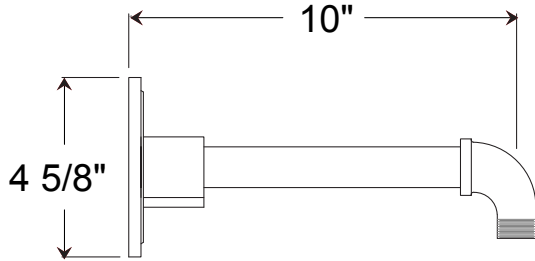

Material:
Arm is aluminum, Schedule 40, 3/4" ips. All parts are durable 356 cast aluminum. All mounting hardware provided shall be stainless steel or zinc plated steel and may not match finish.

Fixture Mounting:
Arm is threaded to attach to 3/4" fixture hub.

Electrical:
Pull wire provided with fixture.

Accessories:
Optional cast back plate cover (CBC) slides over arm and is secured to arm by a set screw.

Optional scroll (SC) is welded to arm per customer specification.

Modifications:
Consult factory for custom or modified arms.

E24

10" x 4 5/8"

Weight: 2.0 lbs

ACCESSORIES

CBC
Cast Back Plate Cover
(Spun Aluminum)

SC
Scroll

SQ
Square Back Plate