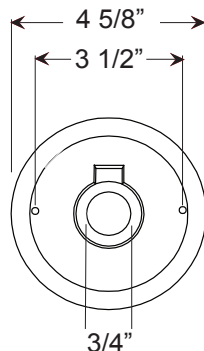

E9

28" x 40 5/8"

Weight: 2.0 lbs

ACCESSORIES

CBC
Cast Back Plate Cover
(Spun Aluminum)

SC
Scroll

SQ
Square Back Plate

CAST BACK PLATE MOUNTING DETAIL

Project: _____

Fixture Type: _____ Quantity: _____

Customer: _____

Specifications

General:
Due to size or weight, RLM arms may not accommodate all ANP RLM fixtures.

Cast back plate is provided as standard. Fits standard 4/0 junction box.

Material:
Arm is aluminum, Schedule 40, 3/4" ips. All parts are durable 356 cast aluminum. All mounting hardware provided shall be stainless steel or zinc plated steel and may not match finish.

Fixture Mounting:
Arm is threaded to attach to 3/4" fixture hub.