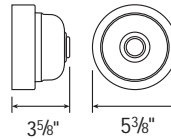

E9

28" x 40 5/8"

Weight: 2.0 lbs

ACCESSORIES

CBC
Cast Back Plate Cover
(Spun Aluminum)

SC
Scroll

SQ
Square Back Plate

CAST BACK PLATE MOUNTING DETAIL

Project: _____

Fixture Type: _____ Quantity: _____

Customer: _____

Specifications

General:
Due to size or weight, RLM arms may not accommodate all ANP RLM fixtures.

Cast back plate is provided as standard. Fits standard 4/0 junction box.

Material:
Arm is aluminum, Schedule 40, 3/4" ips. All parts are durable 356 cast aluminum. All mounting hardware provided shall be stainless steel or zinc plated steel and may not match finish.

Fixture Mounting:
Arm is threaded to attach to 3/4" fixture hub.