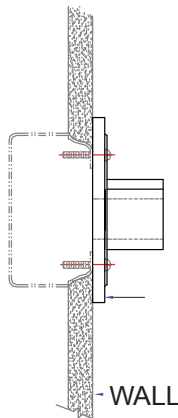

E9

28" x 40 5/8"

Weight: 2.0 lbs

ACCESSORIES

CBC
Cast Back Plate Cover
(Spun Aluminum)

SC
Scroll

SQ
Square Back Plate

CAST BACK PLATE MOUNTING DETAIL

Project: _____

Fixture Type: _____ Quantity: _____

Customer: _____

Specifications

General:
Due to size or weight, RLM arms may not accommodate all ANP RLM fixtures.

Cast back plate is provided as standard. Fits standard 4/0 junction box.

Material:
Arm is aluminum, Schedule 40, 3/4" ips. All parts are durable 356 cast aluminum. All mounting hardware provided shall be stainless steel or zinc plated steel and may not match finish.

Fixture Mounting:
Arm is threaded to attach to 3/4" fixture hub.

Electrical:
Pull wire provided with fixture.

Accessories:
Optional cast back plate cover (CBC) slides over arm and is secured to arm by a set screw.

Optional scroll (SC) is welded to arm per customer specification.