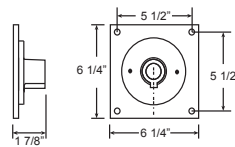

E9

28" x 40 5/8"

Weight: 2.0 lbs

ACCESSORIES

CBC
Cast Back Plate Cover
(Spun Aluminum)

SC
Scroll

SQ
Square Back Plate

CAST BACK PLATE MOUNTING DETAIL

Material:
Arm is aluminum, Schedule 40, 3/4" ips. All parts are durable 356 cast aluminum. All mounting hardware provided shall be stainless steel or zinc plated steel and may not match finish.

Fixture Mounting:
Arm is threaded to attach to 3/4" fixture hub.