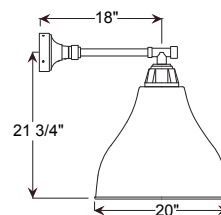

BEU20-E35UR18