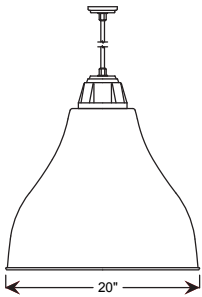

Project: _____

Fixture Type: _____ Quantity: _____

Customer: _____

PENDANT MOUNTS

BEU20-BLCUR