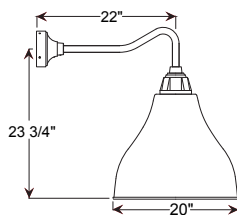

BEU20-E33UR22