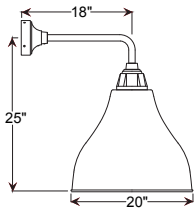

ARM MOUNTS

BEU20-E31UR18