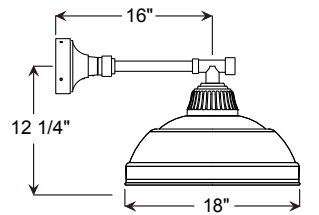

BRU18-E35UT16