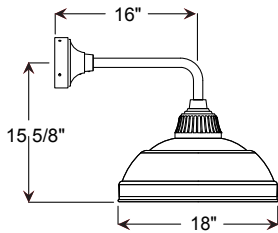

ARM MOUNTS

BRU18-E31UT16