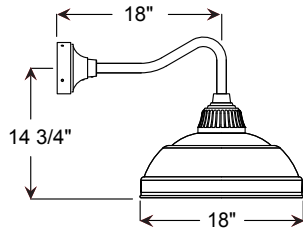

BRU18-E33UT18