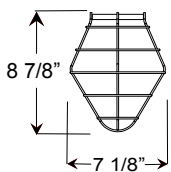

ACCESSORIES

GUP110