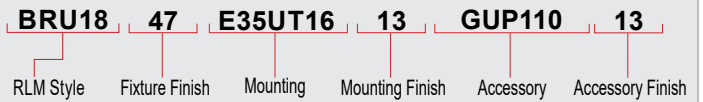

BRU18

200w Max Incandescent
18" Urban Bistro

Weight: 4.7 lbs

Project: _____
 Fixture Type: _____ Quantity: _____
 Customer: _____

Specifications

Material:
Shade is 0.80" spun aluminum. Cast Aluminum Hub and Wall Canopy

Modifications:
Consult factory for custom or modified designs.

Catalog Logic

Catalog Number

- 1
- 2
- 3
- 4
- 5

BRU18

1		3		5		FINISHES			
Standard Grade	Marine Grade	Standard Grade	Marine Grade	Standard Grade	Marine Grade	Standard Grade	Marine Grade	Standard Grade	Marine Grade
40	NA	Raw Unfinished	53	100	Copper Clay				
41	101	Black	56	109	Silver				
42	102	Forest Green	61	106	Black Verde				
43	114	Bright Red	70	118	Painted Chrome				
44	107	White	71	105	Painted Copper				
45	112	Bright Blue	72	108	Textured Black				
46	123	Sunny Yellow	73	125	Matte Black				
47	120	Aqua Green	76	121	Textured Architectural Bronze				
49	NA	Galvanized	77	127	Textured White				
50	111	Navy	78	124	Textured Silver				
51	103	Architectural Bronze	10	130	Aspen Green				
52	104	Patina Verde	11	131	Cantaloupe				
12	133	Lilac	13	132	Putty				
Premium Grade	Marine Grade	Premium Grade	Marine Grade	Premium Grade	Marine Grade	Premium Grade	Marine Grade	Premium Grade	Marine Grade
81	129	Extreme Chrome	64	116	Candy Apple Red				
80	117	Textured Desert Stone	65	122	Cobalt Blue				
67	119	Butterscotch	82	128	Graystone				
66	115	Caramel	69	113	Gunmetal Gray				
68	126	Black Silver	83	134	Oil Rubbed Bronze				