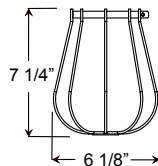

Project: _____

Fixture Type: _____ Quantity: _____

Customer: _____

Illuminating
ENGINEERING SOCIETY

PENDANT MOUNTS

ARM MOUNTS

ACCESSORIES

GUP120